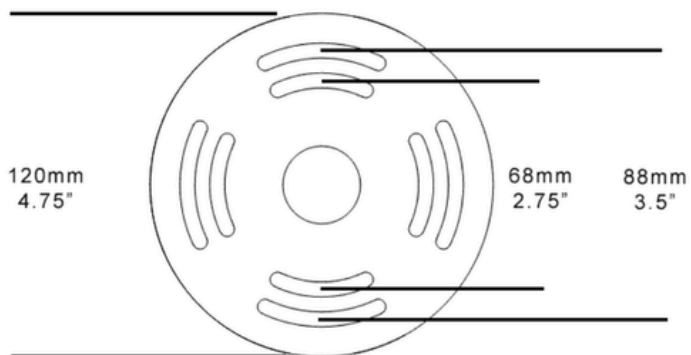

GARÐE

WALL FITTING