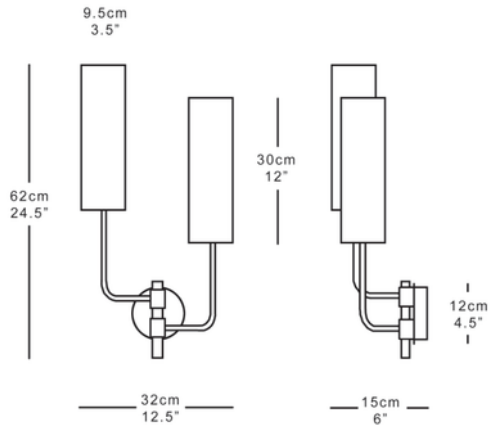

Handmade in England