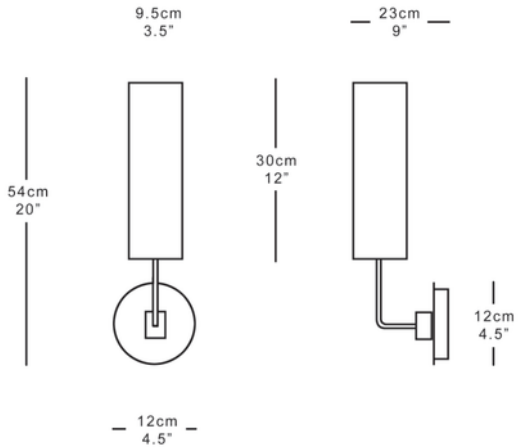

GARÐE

METRO SINGLE WALL LIGHT

A stylish contemporary geometric wall light, with asymmetric offset twin arms. Custom colours and finishes available. Designed for hallways, corridors, bedrooms, living rooms.

Shown in satin brass with black cotton shade.

Dimensions

Height 54cm 20"

Width 9.5cm 3.5"

Depth 23cm 9"

Shades 30cm x 9.5cm 12" x 4"

Weight 1kg 2lbs

Finishes

Black with satin brass, antique brass, or bronze details

Materials

Solid brass and powder coated steel.

Dimming

Yes

Lamping

E12 LED 7W Max candle 120V

Handmade in England