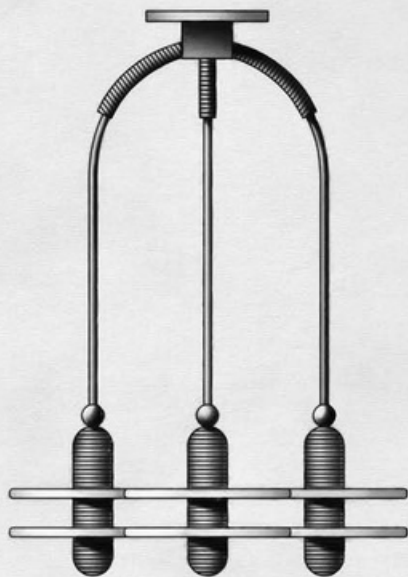

10.75 IN / 28 CM

HEIGHT TO ORDER

15.75 IN / 40 CM

15.5 IN / 39 CM

Ø 35 IN / 89 CM

AGED BRASS

OIL-RUBBED BRONZE

BLACKENED BRASS

TARNISHED SILVER