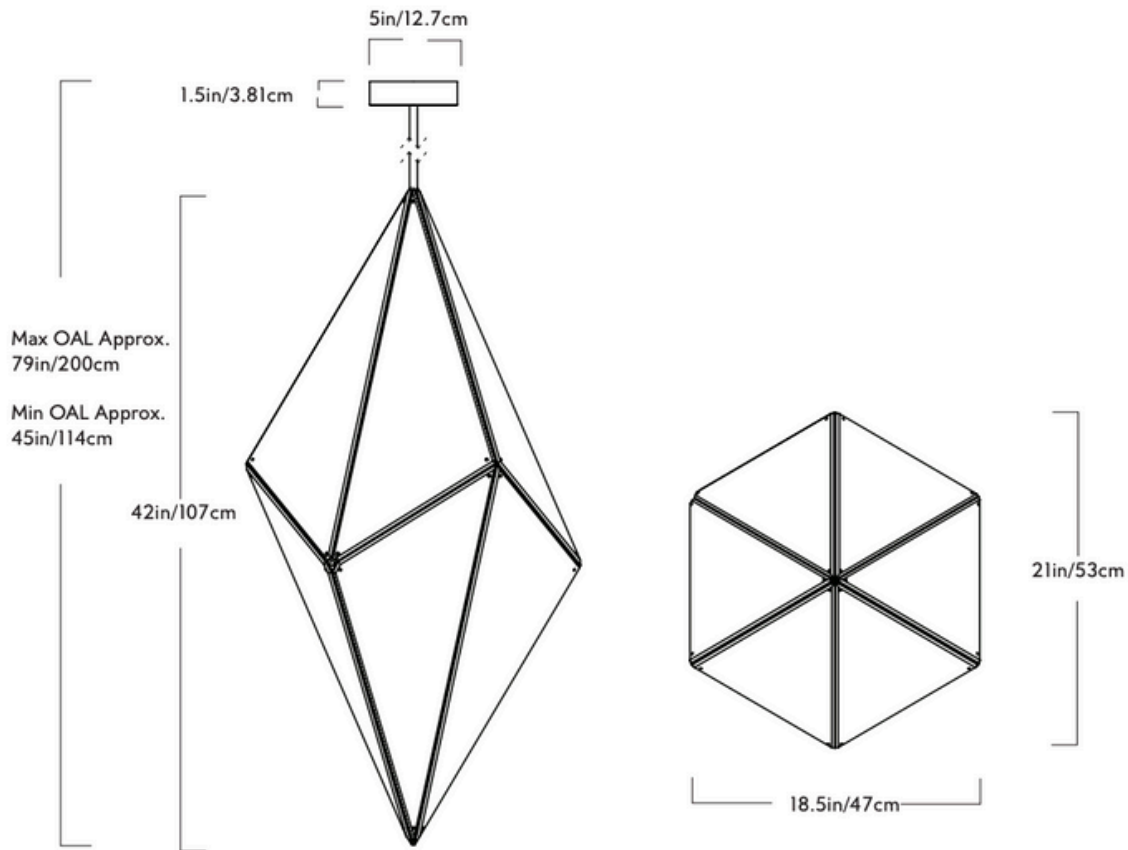

## Maxhedron

### Dimensions

L 21in/53cm x W 18.5in/47cm x H 42in/107cm

### Driver Location

Driver located in the canopy