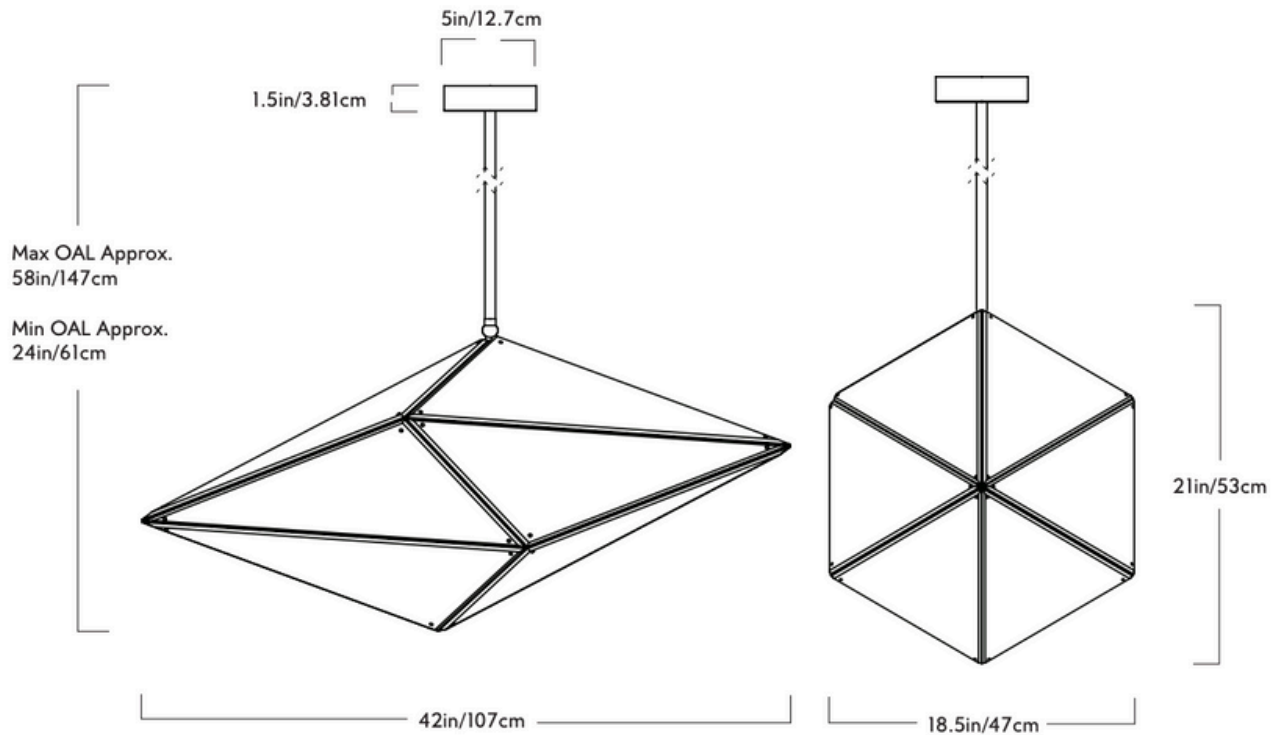

## Maxhedron

**Series**  
Maxhedron

**Product**  
Horizontal - 42 inches

**Dimensions**  
L 42in/107cm x W 18.5in/47cm x H 21in/53cm

**Weight**  
35lb/16kg

**Materials**  
Brass, steel, two-way mirror

## Horizontal - 42 inches

**Finishes**  
Blackened steel, oil-rubed bronze, polished nickel, brushed brass

**Suspension**  
1/2-inch steel stem in matching metal finish. 35-inch length included with lamp. 72-inch length available for additional cost. Stem length can be adjusted on site.

**Canopy**  
5-inch canopy in matching metal finish

**Ceiling Slope**  
0° - 10° mounting slope.  
Up to 90° variable hang-straight available upon request.

**Certifications**  
UL, cUL (120V)  
CE (240V)

**Driver Location**  
Driver located in the canopy

**Fixture Mounting**  
Designed to be mounted on standard 4in. Electrical Box.  
Two #8-32 screws included.  
Additional mounting hardware provided for 240V versions.