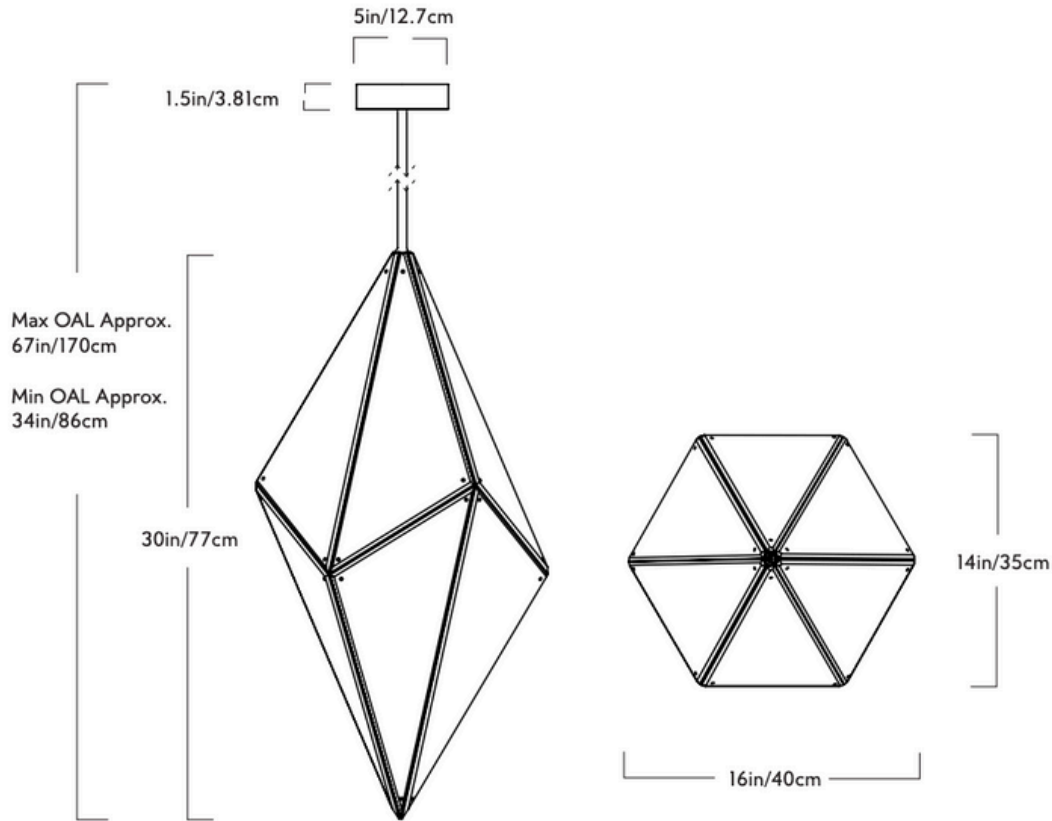

## Maxhedron

## Vertical - 30 inches

### Dimensions

L 16in/40cm x W 14in/35cm x H 30in/77cm

### Driver Location

Driver located in the canopy