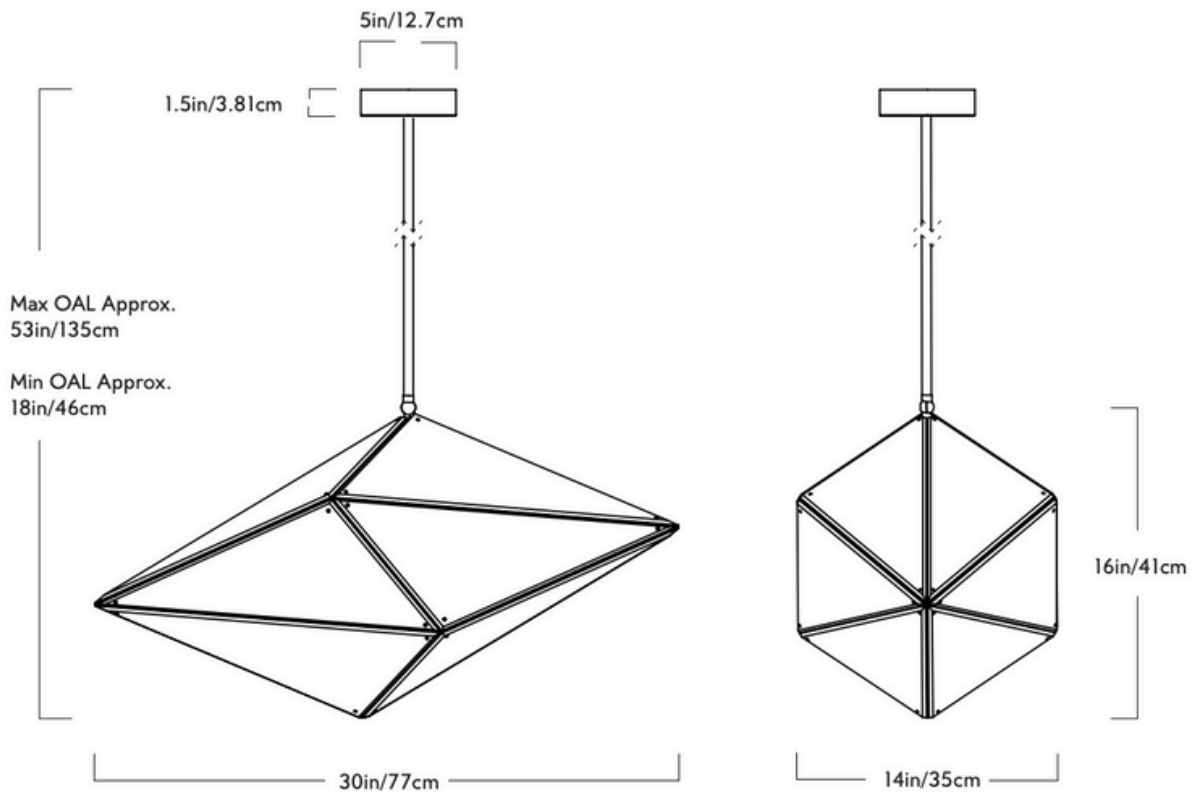

GARDE

Maxhedron

Horizontal - 30 inches

Series
Maxhedron

Product
Horizontal - 30 inches

Dimensions
L 30in/77cm W 14in/35cm H 16in/41cm

Weight
18lb/8kg

Materials
Brass, steel, two-way mirror

Finishes
Blackened steel, oil-rubed bronze, polished nickel, brushed brass

Suspension
1/2-inch steel stem in matching metal finish. 35-inch length included with lamp. 72-inch length available for additional cost. Stem length can be adjusted on site.

Canopy
5-inch canopy in matching metal finish

Ceiling Slope
0° - 10° mounting slope.
Up to 90° variable hang-straight available upon request.

Certifications
UL, cUL (120V)
CE (240V)

R&H LED Bulb (120V)
Socket: G4
Bulb: 8 x 1.5 Watt LED
Wattage: 12 Watts
Lumens: 220 Lumens est.
Color Temperature: 2700K, CRI: 90+
Bulb Lifetime: 50,000 Hours est.
Dimming: TRIAC or ELV

R&H LED Bulb (240V)
Socket: G4
Bulb: 8 x 1.5 Watt LED
Wattage: 12 Watts
Lumens: 220 Lumens est.
Color Temperature: 2700K, CRI: 90+
Bulb Lifetime: 50,000 Hours est.
Dimming: TRIAC or ELV

Driver Location
Driver located in the canopy