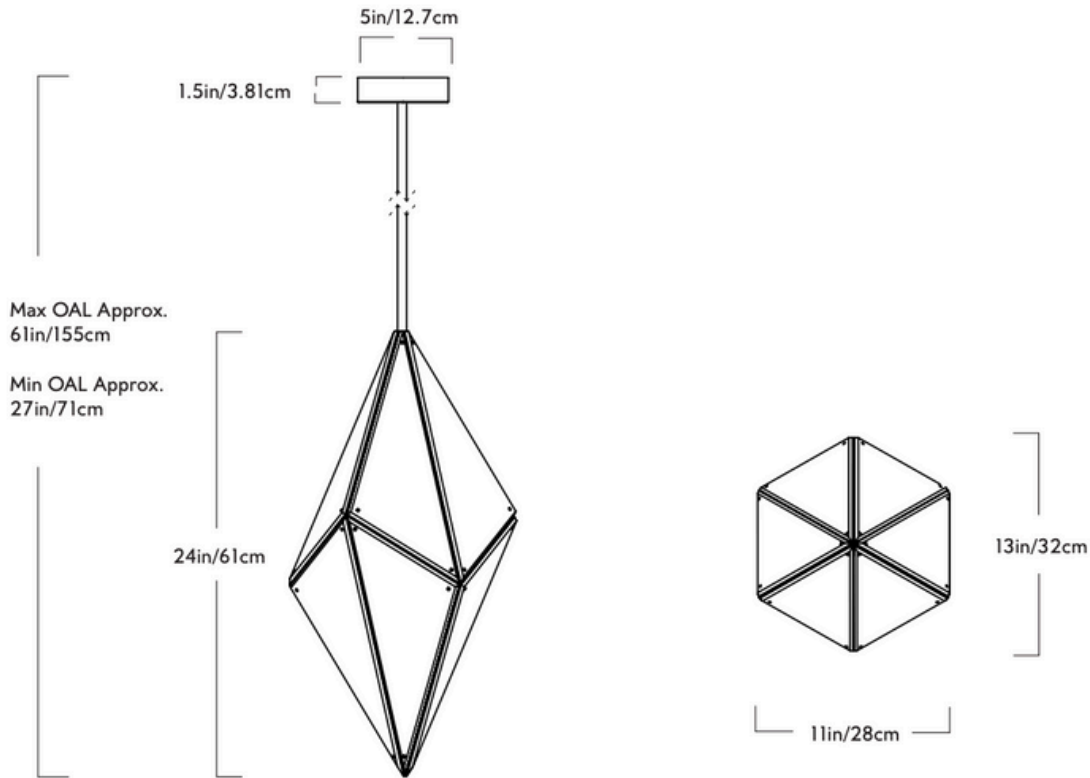

GARDE

Maxhedron

Vertical - 24 inches

Series

Maxhedron

Product

Vertical - 24 inches

Dimensions

L 13in/32cm W 11in/28cm H 24in/61cm

Weight

14.5lb/6.5kg

Materials

Brass, steel, two-way mirror

Finishes

Blackened steel, oil-rubed bronze, polished nickel, brushed brass

Suspension

1/2-inch steel stem in matching metal finish. 35-inch length included with lamp. 72-inch length available for additional cost. Stem length can be adjusted on site.

Canopy

5-inch canopy in matching metal finish

Color Temperature: 2700K, CRI: 90+
Bulb Lifetime: 50,000 Hours est.

Dimming: TRIAC or ELV

Driver Location

Driver located in the canopy

Fixture Mounting

Designed to be mounted on standard
4in. Electrical Box.