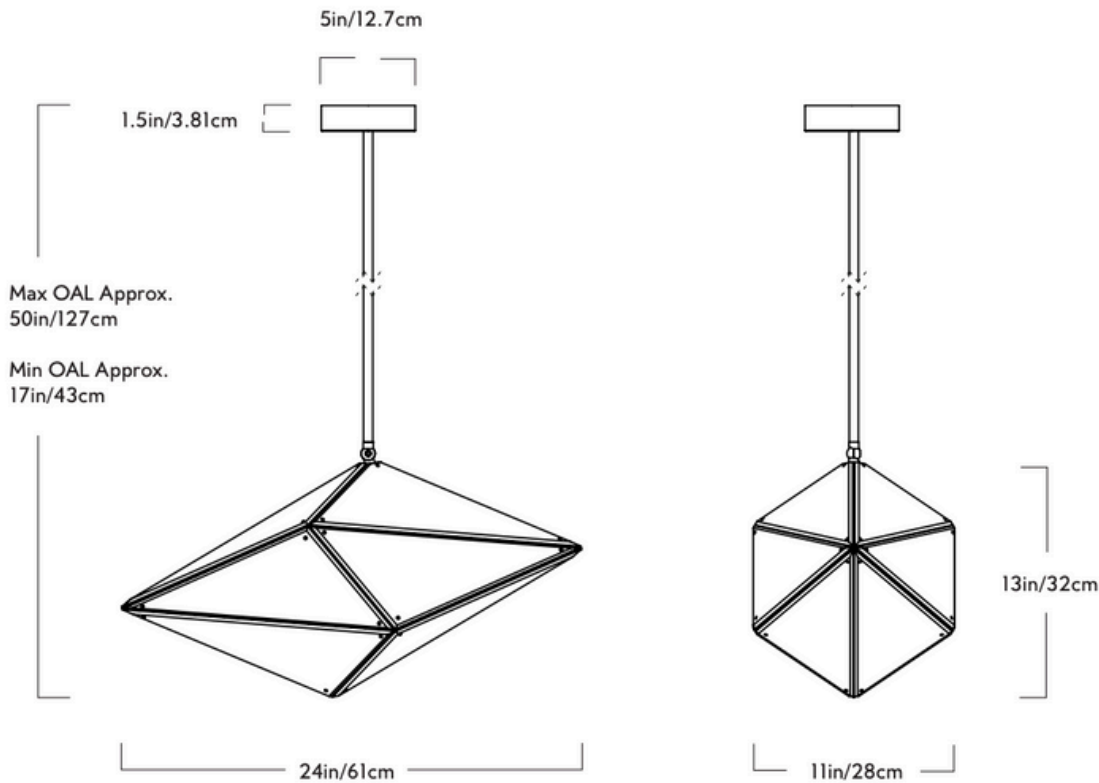

GARDE

Maxhedron

Horizontal - 24 inches

Series

Maxhedron

Product

Horizontal - 24 inches

Dimensions

L 24in/61cm W 11in/28cm H 13in/32cm

Weight

14.5lb/6.5kg

Materials

Brass, steel, two-way mirror

Finishes

Blackened steel, oil-rubed bronze, polished nickel, brushed brass

Suspension

1/2-inch steel stem in matching metal finish. 35-inch length included with lamp. 72-inch length available for additional cost. Stem length can be adjusted on site.

Canopy

5-inch canopy in matching metal finish

Ceiling Slope

0° - 10° mounting slope.
Up to 90° variable hang-straight available upon request.

Certifications

UL, cUL (120V)
CE (240V)

R&H LED Bulb (120V)

Socket: G4
Bulb: 8 x 1.5 Watt LED
Wattage: 12 Watts
Lumens: 220 Lumens est.
Color Temperature: 2700K, CRI: 90+
Bulb Lifetime: 50,000 Hours est.
Dimming: TRIAC or ELV