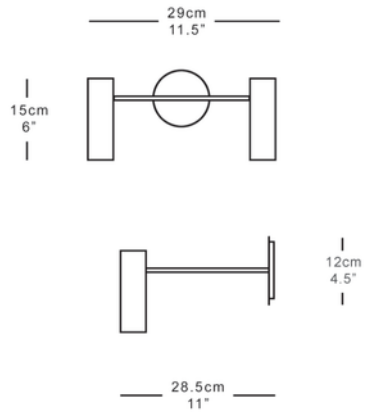

GARDE

MATRIX WALL LIGHT

The Matrix wall light complements the complexity of the chandelier by reducing the geometric form to a single elegant triangle.

Shown in satin brass.

Dimensions

Height 15cm 6"
Width 29cm 11.5"
Depth 28.5cm 11"
Weight 1.5kg 3lbs

Finishes

Satin brass, antique brass, bronze, black lacquer.

Materials

Brass with lucite shades.

Dimming

Yes

Lamping

2x G9 LED Max 7W 120V

Handmade in England