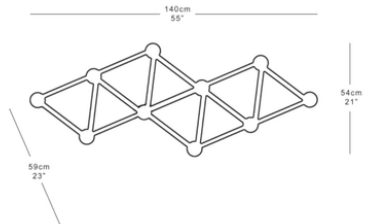

GARDE

MATRIX CHANDELIER

Infinite Possibilities The contemporary Matrix Chandelier is hand built from solid brass geometric sections which can be extended lengthways and widthways, creating a latticework of light to illuminate a long dining table or kitchen work surface. The linear geometry of the Matrix design lends itself to customised options for hallways and entrances. It can be hung in a series of repeated individual Chandelier modules, or assembled as a major centrepiece constellation of light.

Shown in satin brass .

Dimensions

Height 17cm 7"
Length 140cm 55"
Width 59cm 23"
Weight 9kg 20lbs

Finishes Available

Satin brass, antique brass or bronze.

Materials

Solid brass

Dimming

Yes

Lamping

10x G9 LED Max 7W 120V

Made in England