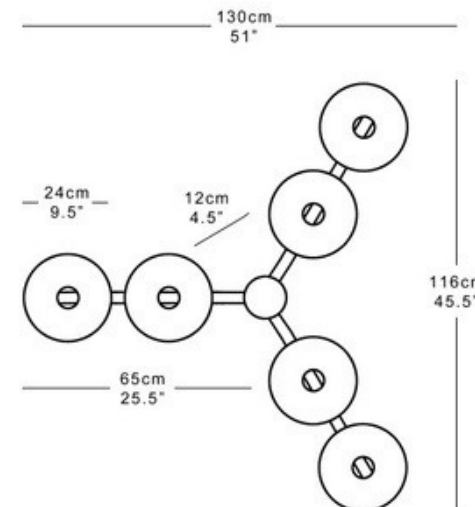

GARDE

GLIDE CHANDELIER

The Glide is a beautifully detailed chandelier, creating an harmonious circle of light with its three elegantly shaped walnut arms and multiple shades. The choice of handmade natural materials and the simple shape of the design make this a feature light for both modern and country settings.

Shown with antique brass details and grey shades.

Dimensions

Height 29cm 12"

Diameter 130cm 51"

Shades 14x24cm 5.5x9.5"

Weight 13kg 29lbs

Finishes

Stained walnut with satin brass, antique brass, or bronze details

Materials

Walnut, solid brass

Dimming

Yes

Lamping

6x E12 LED 7W Max golf ball 120V