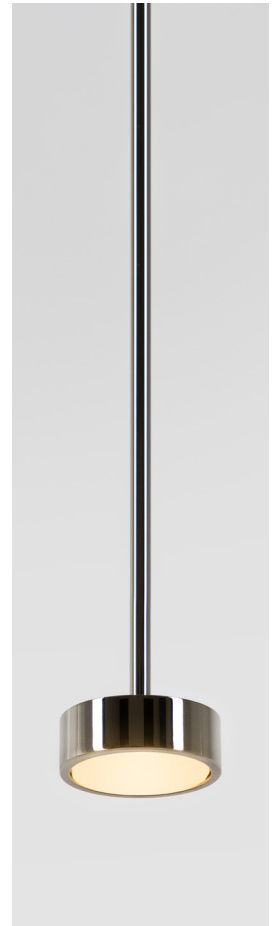

Brushed Brass

Brass hand finished with horizontal brushing. Protected with a semi-gloss transparent coating.

Brushed Bronze

Brass with accelerated aging to become a bronze finish. Hand finished with horizontal brushing. Protected with a semi-matt transparent coating.

Blackened Brass

Brass with accelerated aging to become an extra dark chocolate finish. Hand finished with horizontal brushing. Protected with a semi-matt transparent coating.

Brushed Nickel

Electroplated nickel over Brass with horizontal brushing. Protected with a semi-gloss transparent coating.

Polished Nickel

Electroplated Nickel over polished brass. Protected with a semi-gloss transparent coating.

Custom Finish

Our products can be customized with most metal finishes, please check with our design advisors if you have any particular requirement.

Please advise if our products are to be installed close to air conditioning vents or in windy or salty air conditions.