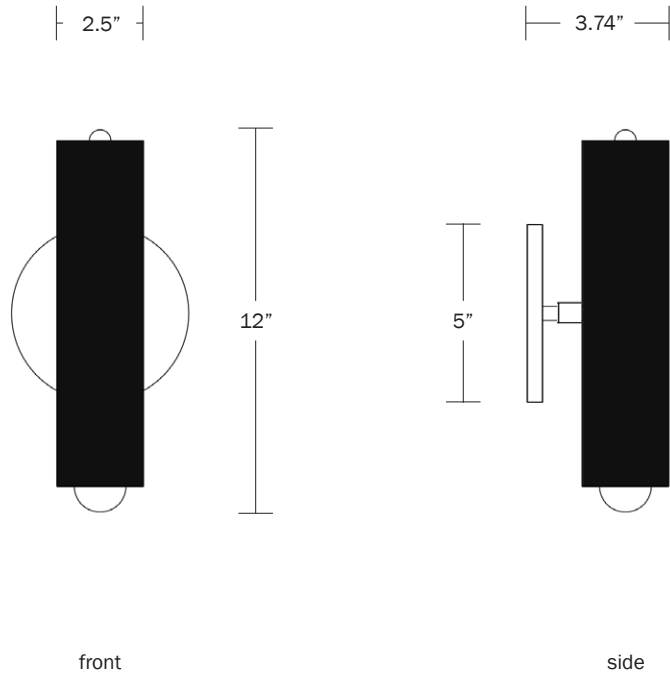

hardwired

Description

The LODGE SCONCE features a singular wooden column mounted on a circular metal back plate. The adaptable fixture can pivot 360 degrees for soft directional light, dimmable by an on-fixture knob. UL Listed. Damp Rated.

Finish Options

- Natural Oak
- Oxidized Ash
- Painted White
- Hewn Brass
- Blackened Brass

Dimensions

- Cylinder Height - 10"
- Overall Height - 12"
- Cylinder Diameter - 2.5"
- Backplate Diameter - 5"
- Depth - 3.75"
- ADA Compliant

Weight

6 lbs

Lamp

- 25 Watt Incandescent Max
- Tala Sphere I E12 Bulb Included
- 2" Diameter | 3.8 Watts
- 220 Total Lumens
- 2000-2800K Color Temperature
- Bulb Life 315,000 Hours
- 110/120V, E12
- 220/240V, E14
- UL/CE Listed
- Damp Rated