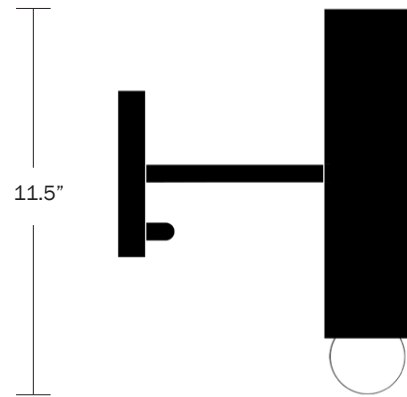

Finish Options

- Natural Oak
- Oxidized Ash
- Painted White
- Hewn Brass
- Blackened Brass

Dimensions

- Cylinder Height - 10"
- Overall Height - 11.5"
- Cylinder Diameter - 2.5"
- Canopy Diameter - 5"

Weight

8 lbs

Lamp

- 25 Watt Incandescent Max
- Tala Sphere | E12 LED Bulb Included
- 2" Diameter | 4 Watts
- 220 Lumens Per Bulb
- 2000-2800K Color Temperature
- Bulb Life 15,000 Hours
- 110/120V, E12
- 220/240V, E14
- UL/CE Listed
- Damp Rated

2.5"

8"

front

side

WORKSTEAD