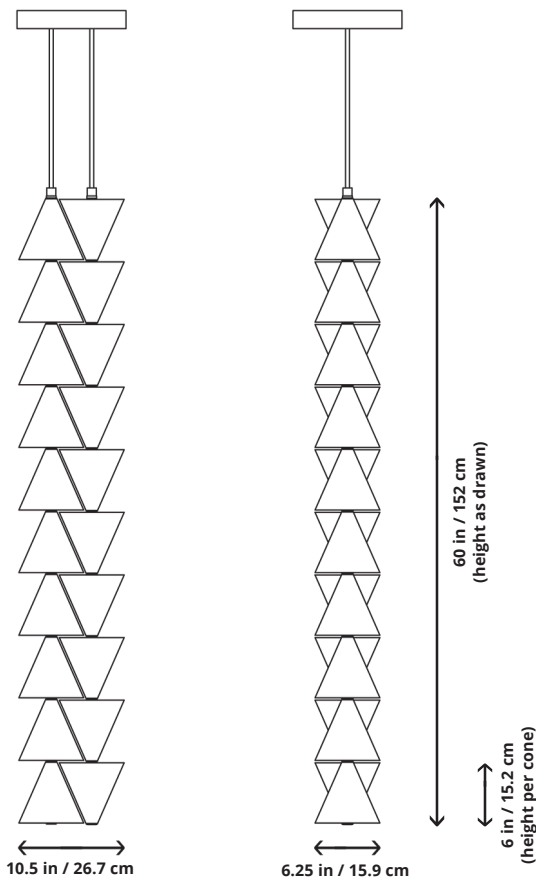

Legato Double Strings

Luca Nichetto, 2018

Product Type	Pendant
Materials	Aluminum, brass, acrylic
Dimensions	Height dependent upon configuration Standard configuration: 20 cones L 10.5" x W 6.25" x H 60" (std config) L 26.7cm x W 15.9cm x H 152cm (std config) L 10.5" x W 6.25" x H 6"(per cone) L 26.7cm x W 15.9 cm x H 15.2 cm (per cone)
Finishes	• Textured Graphite
Weight	Dependent upon configuration 34 lbs / 15.4 kgs (std config) 1.7 lbs / 0.8 kgs (per cone)
Shipping	Dependent upon configuration L 26" x W 26" x H 26" (std config) L 66cm x W 66cm x H 66cm (std config)
Shipping Weight	Dependent upon configuration 50 lbs / 22.7 kgs (std configuration) 2.5 lbs / 1.1kgs (per cone)
Lead Time	12-16 weeks
Light Source	Integrated LED 2700K 11,600 lumen / 72 watts (std config) 580 lumen / 3.6 watts (per cone)
LED Driver	Dependent upon configuration 2-16 cones: VZM060W-24 16-24 cones: VZM100W-24 25-36 cones: PWM-200-24 36 cones maximum 120-277VAC input voltage
Dimming	0-10V
Canopy	Dia 10.5" x H 1.75" Dia 26.7 cm x H 4.4 cm
Drop Length	36" / 91.4 cm drop provided Custom drops are made per order and cannot be adjusted on site. Drops longer than 36" will incur an additional fee.
Certification	UL Listing available upon request and will incur an additional fee.

UPON ORDERING THIS FIXTURE

Specify the required drop length and number of cones.