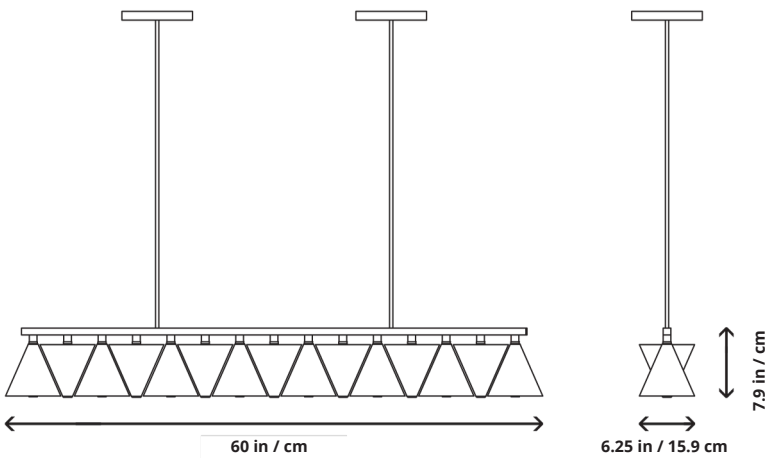

Legato Linear

Luca Nichetto, 2018

Product Type	Pendant
Materials	Aluminum, brass, acrylic
Dimensions	L 60" x W 6.25" x H 7.9" L 152.4 cm x W 15.9 cm x H 20 cm
Finishes	• Textured Graphite
Weight	28 lbs 12.7 kgs
Shipping	L 63" x W 11" x H 11" L 160 cm x W 28 cm x H 28 cm
Shipping Weight	35 lbs 15.9 kgs
Lead Time	12-16 weeks
Light Source	Integrated LED 2700K color temperature 8700 lumens 54 watts
LED Driver	VZM060W-24 120-277VAC input voltage
Dimming	0-10V
Canopy	Dia 8" x H 1" Dia 20.3 cm x H 2.5 cm
Drop Length	36" / 91.4 cm drops provided Custom drops are made per order and cannot be adjusted on site. Drops longer than 36" will incur an additional fee.

UPON ORDERING THIS FIXTURE
Specify the required drop length