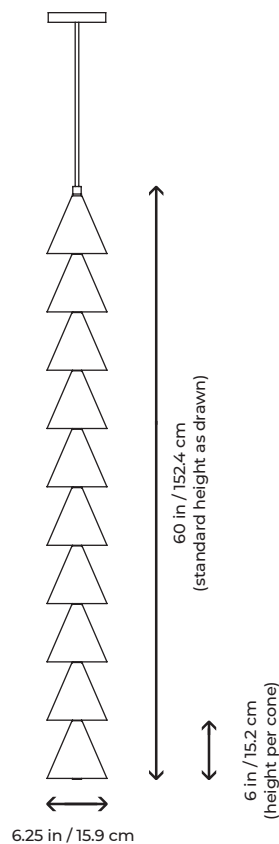

Legato Single String
Luca Nichetto, 2018

| | |
|-----------------|--|
| Product Type | Pendant |
| Materials | Aluminum, brass, acrylic |
| Dimensions | <i>Height dependent upon configuration</i> Standard configuration: 10 cones L 6.25" x W 6.25" x H 60" (std config) L 15.9cm x W 15.9cm x H 152cm (std config) L 6.25" x W 6.25" x H 6" (per cone) L 15.9cm x W 15.9cm x H 15.2cm (per cone) |
| Finishes | · Textured Graphite |
| Weight | <i>Dependent upon configuration</i> 20 lbs / 9 kgs total (std config) 1.7 lbs / 0.8 kgs(per cone) |
| Shipping | <i>Dependent upon configuration</i> L 36" x W 18" x H 18" (std config) L 92cm x W 46cm x H 46cm (std config) |
| Shipping Weight | <i>Dependent upon configuration</i> 35 lbs / 15.9 kgs (std config) 2 lbs / 1 kgs (per cone) |
| Lead Time | 12-16 weeks |
| Light Source | Integrated LED 2700K 5800 lumens / 36 watts (std config) 580 lm / 3.6 watts (per cone) |
| LED Driver | <i>Dependent upon configuration</i> 2-16 cones: VZM060W-24 17-19 cones: VZM100W-24 19 cones maximum 120-277 VAC input voltage |
| Dimming | 0-10V |
| Canopy | Dia 8" x H 1" Dia 20.3 cm x H 2.5 cm |
| Drop Length | 36" / 91.4 cm drop provided. Custom drops are made per order and cannot be adjusted on site. Drops longer than 36" will incur an additional fee. |

UPON ORDERING THIS FIXTURE

Specify the required drop length and number of cones.

Specify the orientation of the cones:

- Diffusers facing up
- Diffusers facing down
- Combination up-facing & down-facing