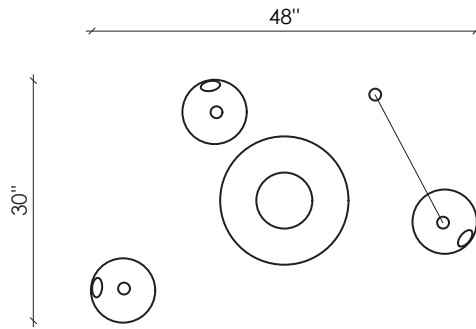

ABYSSE-03-L

TOP VIEW
VUE DE DESSUS

Overall height to order (Minimum 48")
Hauteur totale à commander (Minimum 48")

FRONT VIEW
VUE DE FACE

ABYSSE-03-S

TOP VIEW
VUE DE DESSUS

FRONT VIEW
VUE DE FACE

ABYSSE-05-L

FRONT VIEW
VUE DE FACE

SPÉCIFICATIONS

DIMENSIONS

ABYSSE-03-L

48" X 30" X 34" H

Overall height / Hauteur totale minimum 48"

ABYSSE-03-S

36" X 30" X 34" H

Overall height / Hauteur totale minimum 48"

ABYSSE-05-L

72" X 36" X 34" H

Overall height / Hauteur totale minimum 48"

ABYSSE-05-S

48" X 42" X 34" H

Overall height / Hauteur totale minimum 48"

ABYSSE-08-L

108" X 36" X 34" H

Overall height / Hauteur totale minimum 48"

ABYSSE-08-S

72" X 60" X 34" H

Overall height / Hauteur totale minimum 48"

CHAINS

Not adjustable / Overall height to order,
up to 120" included.