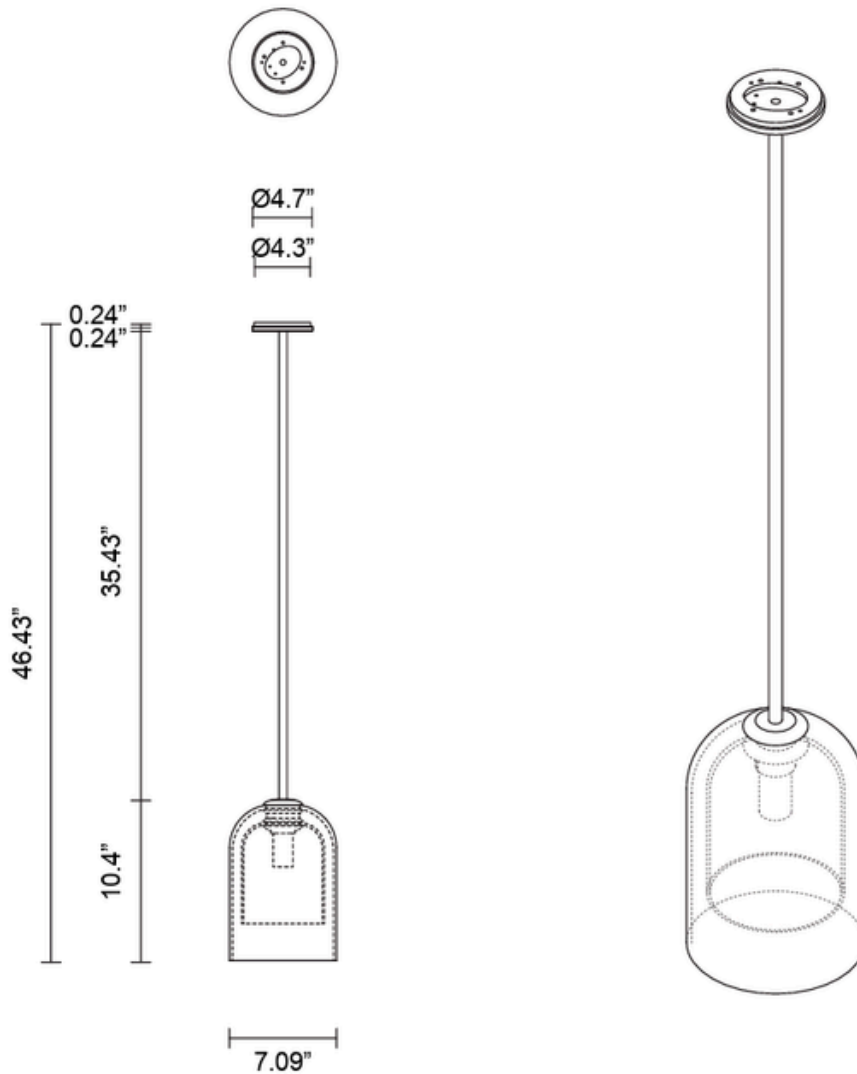

LUMI COLLECTION

PENDANT

25V1

ABOUT LUMI

Cocooned in perfect symmetry, Lumi reimagines a traditional coachman's light to reflect a timeless and refined simplicity of form.

LEAD TIME

8 - 10 weeks

LIGHT SOURCE

120V E12 4W LED
2700k warm white
350 lumens
Dimmable
Lamp included

INSTALLATION

Supplied with mounting plate to fit
4.0 square Jbox

ROD LENGTH

Rod lengths range between 15.75"
(400mm) - 63" (1600mm), in
increments of 3.94" (100mm).