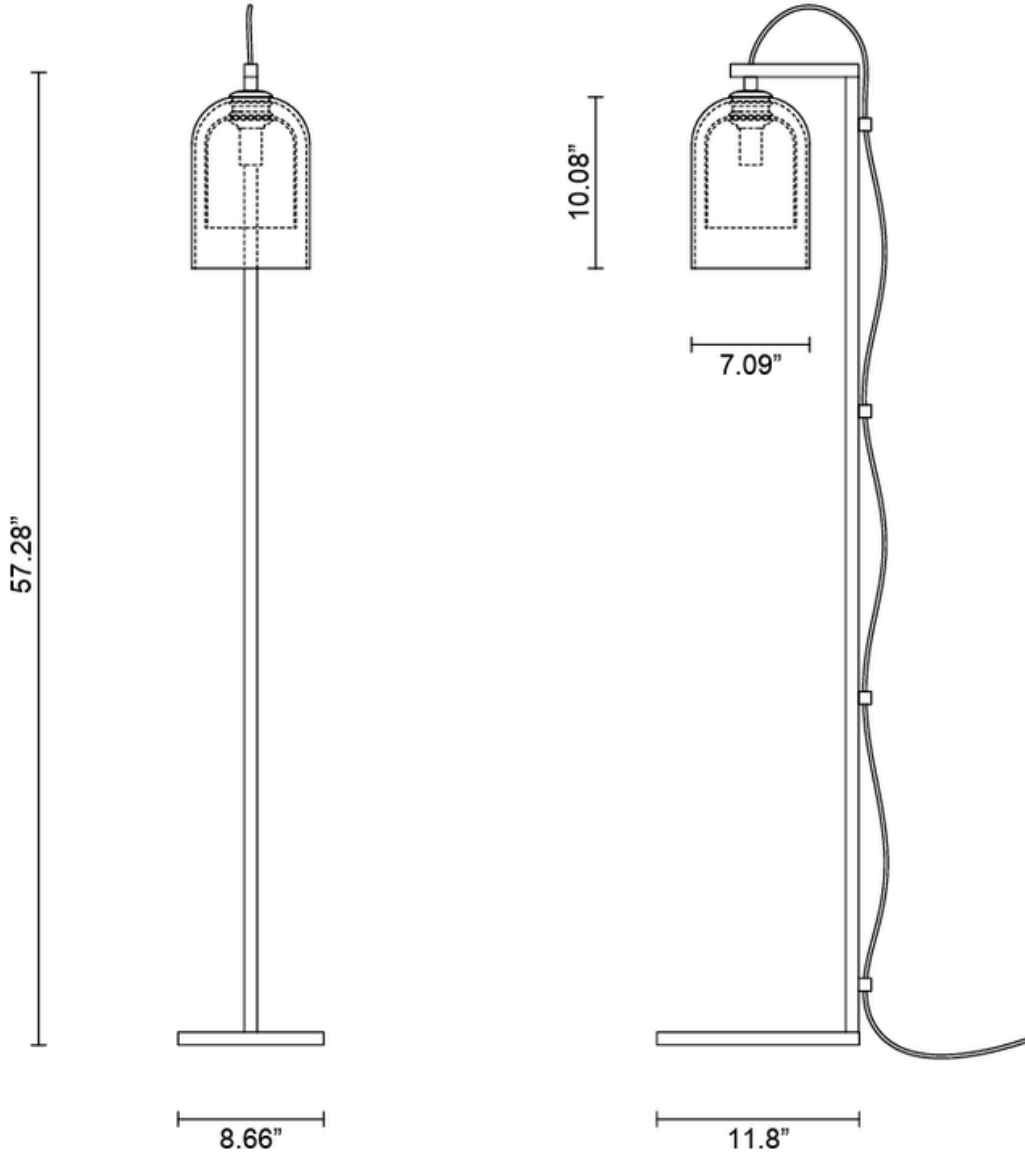

LUMI COLLECTION

FLOOR LAMP

25V2

ABOUT LUMI

Cocooned in perfect symmetry, Lumi reimagines a traditional coachman's light to reflect a timeless and refined simplicity of form.

LEAD TIME

8 - 10 weeks

LIGHT SOURCE

140V E12 4W LED
2700K warm white
350 lumens
Lamp included

WEIGHT

37.5 lb

CERTIFICATION STANDARD

UL

WARRANTY

3 years

FITTING FINISHES

Brass
White Powder Coat
Black Powder Coat

OUTER SHADE COLOUR

Clear
Smoke
Grey
Drunken Emerald

INNER SHADE COLOUR

White
Frosted Smoke
Smoke
Grey
Frosted Grey
Drunken Emerald

FLEX CORD COLOURS

Black
White
Ivory
Natural Linen
Mid Grey Linen