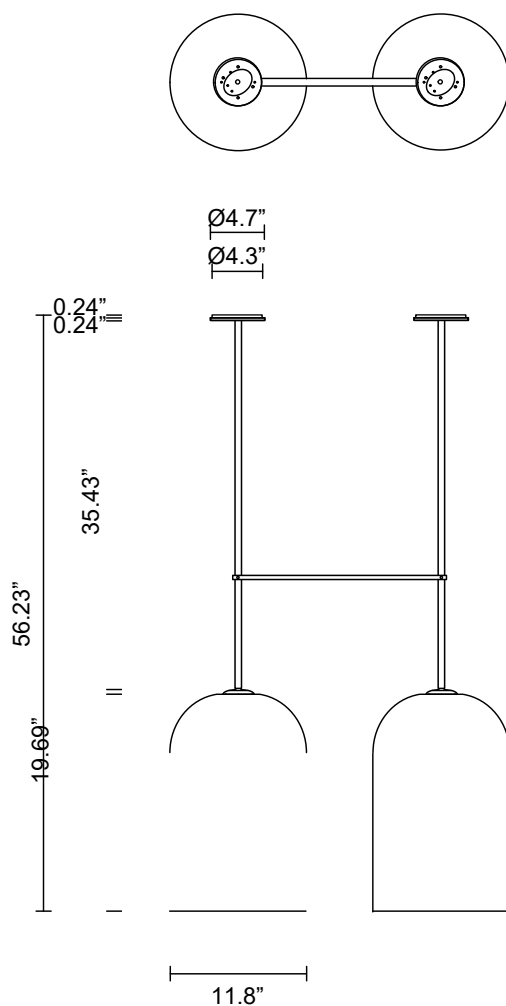

LUMI COLLECTION

EXTRA LARGE DOUBLE PENDANT

25V1

ABOUT LUMI

Lumi reimagines a traditional coachman's light to reflect a timeless and refined simplicity of form.

LEAD TIME

8 - 10 weeks

LIGHT SOURCE

2 x 120V E26 9W LED

2700k warm white

1600 total lumen output

Dimmable

Lamps included

INSTALLATION

Supplied with mounting plate to fit

4.0 square Jbox

ROD LENGTH

Rod lengths range between 15.75" (400mm) - 63" (1600mm), in increments of 3.94" (100mm).

CUSTOMISATION

Variations to spacing bar can be specified at time of order placement.

FITTING FINISHES

Brass