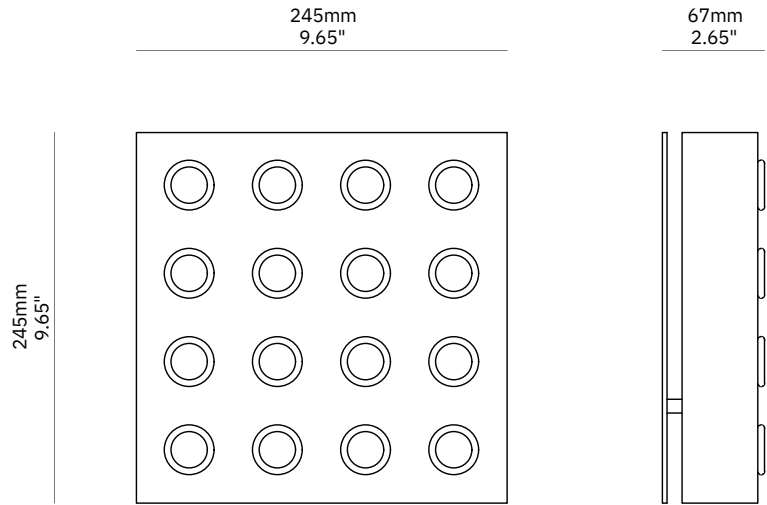

Lucky

Material
Brass

Finishes
Brushed, Aged or Bronzed Brass; Brushed Nickel

Diffuser
Tinted Plate Glass

US / Canada
Lamp: 12V LED PCB *
Specs: 2700K, 14W, 2000 lm **
Dimming: Trailing Edge, DALI or 0-10V