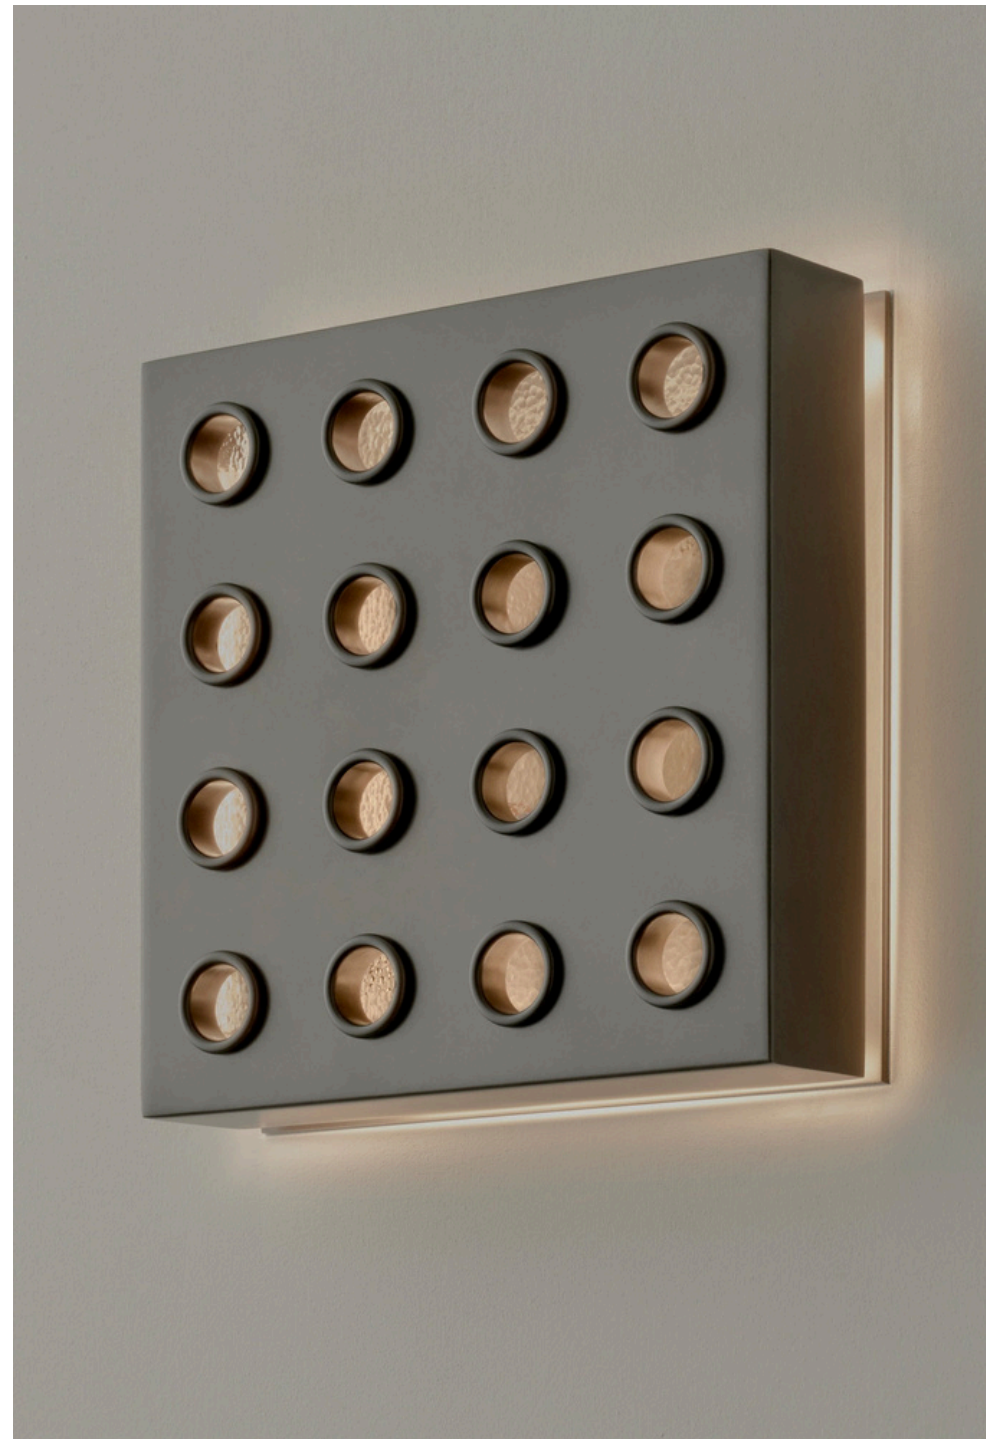

Lucky

Material
Brass

Finishes
Brushed, Aged or Bronzed Brass; Brushed Nickel

Diffuser
Tinted Plate Glass

US / Canada
Lamp: 12V LED PCB *
Specs: 2700K, 14W, 2000 lm **
Dimming: Trailing Edge, DALI or 0-10V

AU / EU / UK
Lamp: 12V LED PCB *
Specs: 2700K, 14W, 2000 lm **
Dimming: Trailing Edge, DALI or 0-10V

* 12V driver required
** Delivered light output lower

Aged Brass

Aged Brass has the warm, natural tone of lightly patinated brass.

Hand Brushed Brass

Hand Brushed Brass is a delicate matte finish which softens the natural tone of the underlying brass.

Hand Brushed Nickel

Hand Brushed Nickel is a soft, silver finish. The metal surface is hand rubbed to reduce

Bronzed Brass

Bronzed Brass is a hand-patinated dark bronze finish with depth and minor tonal variation.