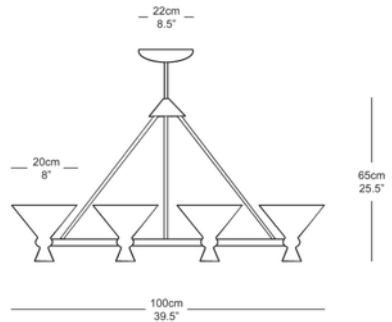

GARDE

LUCIE CHANDELIER

Martin's distinctive style evokes the classic modernism of artists such as Hepworth and Adams in this modernist sculptural interpretation of the grand chandelier.

Dimensions

Height 65cm 25.5"
Diameter 107cm 42"
Weight 14Kg 31lbs

Finishes

Plaster White

Materials

Hand-cast Jesmonite

Dimming

Yes

Lamping

6 x E12 LED Golfball Max 7W 120V

Handmade in England