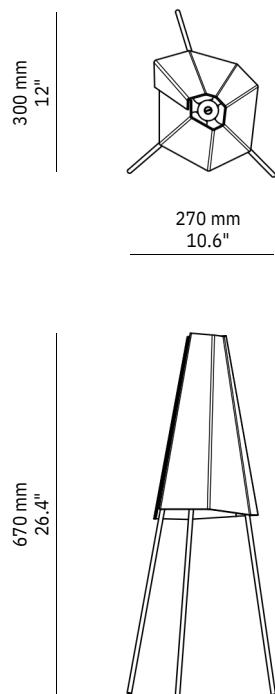

## Loose Thread

Material

Brass

Finishes

Brushed, Aged, Bronzed

Lamp Shell

ø 40 mm Frosted Glass

Weight

2 kg

US / Canada

Lamp: 3x 12V G4 LED \* Lamp Specs:

2700K, 2W, 200 lm Power: 120V

(wall plug included)

Dimming: Yes (via push button)

BRUSHED BRASS

BRONZED BRASS