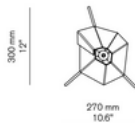

Loose Thread

Material

Brass

Finishes

Brushed, Aged, Bronzed

Lamp Shell

ø 40 mm Frosted Glass

Weight