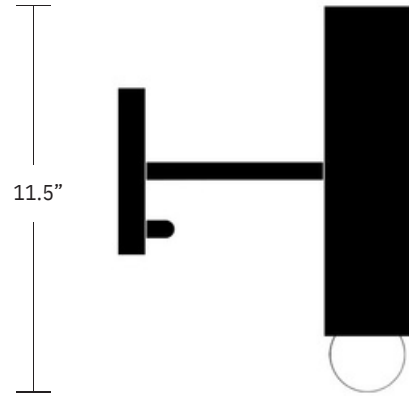

GARDE

LODGE EXTENSION SCONCE

hardwired

Description

The LODGE EXTENSION SCONCE projects the wooden LODGE cylinder off the wall. An incorporated swivel creates comfortable bedside reading or task lighting. Featuring an integrated dimmer knob. UL Listed. Damp Rated.

2.5"

8"

Finish Options

Natural Oak
Oxidized Ash
Painted White
Hewn Brass
Blackened Brass

Dimensions

Cylinder Height - 10"
Overall Height - 11.5"
Cylinder Diameter - 2.5"
Canopy Diameter - 5"

Weight

8 lbs
Lamp

25 Watt Incandescent Max
Tala Sphere I E12 LED Bulb Included
2" Diameter | 4 Watts
220 Lumens Per Bulb
2000-2800K Color Temperature
Bulb Life 15,000 Hours
110/120V, E12
220/240V, E14
UL/CE Listed
Damp Rated

front

side