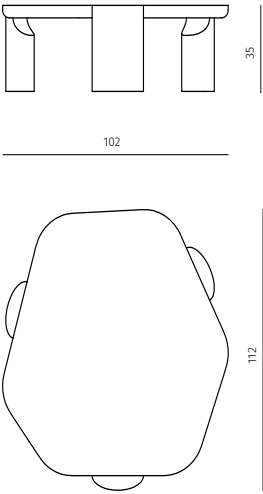

low table

dimensions : 112 x 102 x h 35 cm

Materials	Finishes
walnut legs/ travertine top	choice of tints / Roman unfilled
brushed oak legs/ travertine top	choice of tints / Roman, natural filled
brushed oak legs / lacquered top	choice of tints / RAL range
brushed spruce legs / lacquered top	choice of tints / RAL range