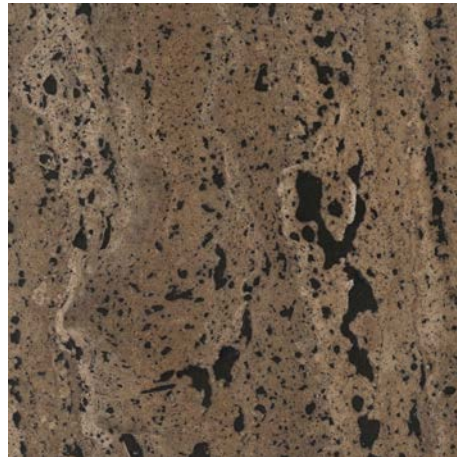

NY.655.005
smooth walnut / matt

NY.281.005
smooth walnut / matt

NY.038.015
smooth walnut / satin

NY.053.100
smooth walnut / High-gloss

NY.202.010
smooth walnut / matt

STONE

As stone is a natural material, variations in tint may occur

Ceppo di Alba

Kuros

STONE

As stone is a natural material, variations in tint may occur

Roman

Roman, natural-filled

Dark, grey filled