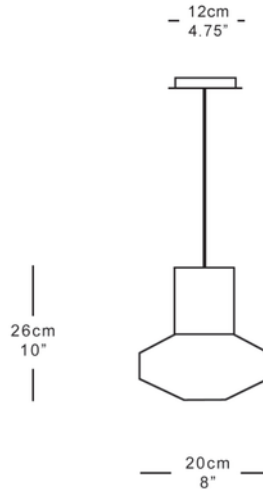

GARÐE

LILY SIRAH PENDANT

The Lily Sirah pendant juxtaposes a very contemporary brass cylinder with an opulent hand cut English crystal shade to sparkling effect. This contemporary jewel like light is fabulous in a kitchen over a work surface or grouped together to form a striking centrepiece in a contemporary living space.

Shown in satin brass with clear shade.

Dimensions

Height 26cm 10"
Diameter 20cm 8"
Weight 1.5kg 3lbs

Finishes

Satin brass, antique brass, bronze, polished brass.
Ink blue or clear shade

Materials

Solid brass, hand cut lead crystal.

Dimming

Yes

Lamping

E12 LED Max 12W candle 120V.

Handmade in England