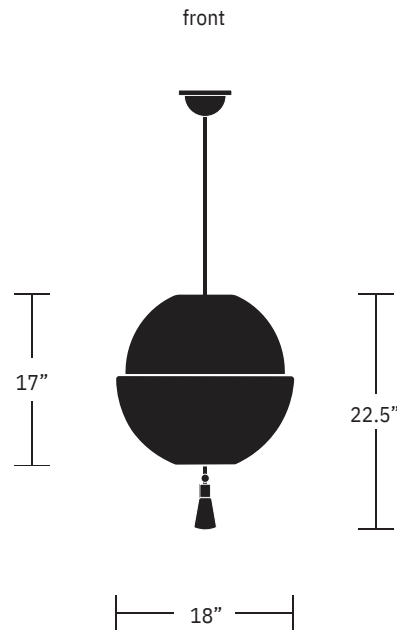

GARDE

LANTERN PENDANT SMALL

hardwired

Description

LANTERN PENDANT SMALL brings sculptural elegance and quiet drama to any space. Wrapped in luminous 100% Dupioni Raw Silk, it radiates a warm, ambient glow. Detailed with custom hardware, a domed canopy, and a hand-finished tassel, this fixture is designed to float effortlessly—above a dining table, anchoring a hallway, or lending intimacy to a quiet corner.

Hardware Finish Options

Hewn Brass
Lost Brass
Hand Finished Bronze
Brushed Nickel

Cord Finish Options

Beige Cord
Black Cord

Dimensions

Overall Fixture Height - 22.5"
Fixture Diameter - 18"
Shade Height - 17"
Tassel Length - 5.5"
Cord Length - 10'

Weight

3.5 lbs

Lamp

40 Watt Incandescent Max (1) Tala
Porcelain II E26/E27 Bulb Included 3"
Diameter With Porcelain Finish 6W
Dimmable LED Bulb 50 Watt Incandescent
Equivalent 540 Lumens Per Bulb 2700K
Color Temperature Bulb Life 15,000 Hours
110/120V, E12 220/240V, E14 UL/CE Listed
Damp Rated