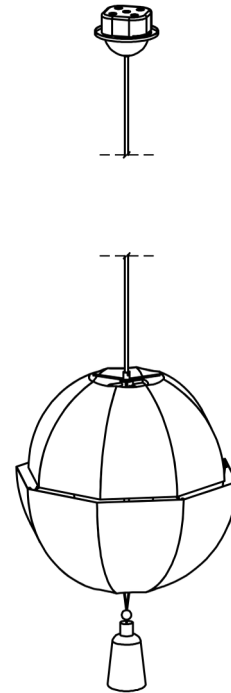

GARDE

LANTERN PENDANT SMALL

hardwired

Description

LANTERN PENDANT SMALL brings sculptural elegance and quiet drama to any space. Wrapped in luminous 100% Dupioni Raw Silk, it radiates a warm, ambient glow. Detailed with custom hardware, a domed canopy, and a hand-finished tassel, this fixture is designed to float effortlessly—above a dining table, anchoring a hallway, or lending intimacy to a quiet corner.

Hardware Finish Options

Hewn Brass
Lost Brass
Hand Finished Bronze
Brushed Nickel

Cord Finish Options

Beige Cord
Black Cord

Dimensions

Overall Fixture Height - 22.5"
Fixture Diameter - 18"
Shade Height - 17"
Tassel Length - 5.5"
Cord Length - 10'

Weight

3.5 lbs

Lamp

40 Watt Incandescent Max (1) Tala
Porcelain II E26/E27 Bulb Included 3"
Diameter With Porcelain Finish 6W
Dimmable LED Bulb 50 Watt Incandescent
Equivalent 540 Lumens Per Bulb 2700K
Color Temperature Bulb Life 15,000 Hours
110/120V, E12 220/240V, E14 UL/CE Listed
Damp Rated

bottom

GARDE

FINISH OPTIONS

HAND FINISHED BRONZE

LOST BRASS

BRUSHED NICKEL

HEWN BRASS

CORD OPTIONS