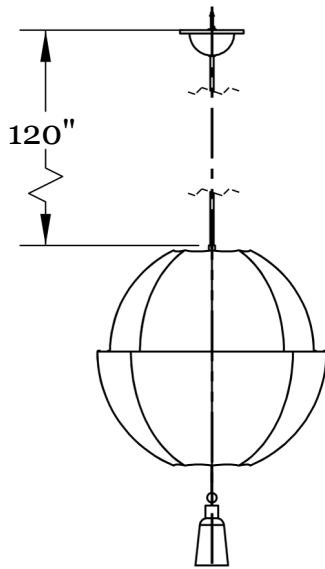

GARDE

LANTERN PENDANT SMALL

hardwired

Description

LANTERN PENDANT SMALL brings sculptural elegance and quiet drama to any space. Wrapped in luminous 100% Dupioni Raw Silk, it radiates a warm, ambient glow. Detailed with custom hardware, a domed canopy, and a hand-finished tassel, this fixture is designed to float effortlessly—above a dining table, anchoring a hallway, or lending intimacy to a quiet corner.

Hardware Finish Options

Hewn Brass
Lost Brass
Hand Finished Bronze
Brushed Nickel

Cord Finish Options

Beige Cord
Black Cord

Dimensions

Overall Fixture Height - 22.5"
Fixture Diameter - 18"
Shade Height - 17"
Tassel Length - 5.5"
Cord Length - 10'

Weight

3.5 lbs

Lamp

40 Watt Incandescent Max (1) Tala
Porcelain II E26/E27 Bulb Included 3"
Diameter With Porcelain Finish 6W
Dimmable LED Bulb 50 Watt Incandescent
Equivalent 540 Lumens Per Bulb 2700K
Color Temperature Bulb Life 15,000 Hours
110/120V, E12 220/240V, E14 UL/CE Listed
Damp Rated

bottom

GARDE

FINISH OPTIONS

HAND FINISHED BRONZE

LOST BRASS

BRUSHED NICKEL

HEWN BRASS

CORD OPTIONS