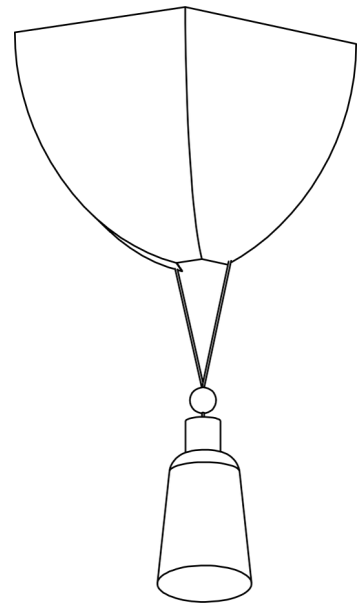

GARÐE

LANTERN SCONCE

hardwired

Description

LANTERN SCONCE reimagines the classic up-light with natural 100% Dupioni Raw Silk, custom metal hardware, and a removable silk tassel. Designed to engage both light and texture, the Lantern Sconce brings sculptural elegance to any interior by transforming walls into luminous surfaces.

Fixture Finish Options

Hewn Brass
Lost Brass
Hand Finished Bronze
Brushed Nickel

Dimensions

Overall Height - 13.5"
Overall Depth - 6"
Shade Height - 7"
Tassel Length - 6.5"

Weight

2 lbs

Lamp

25 Watt Incandescent Max
(1) Tala Porcelain I E12/ E14 Bulb Included
2" Diameter With Porcelain Finish
3 W Dimmable LED Bulb
19 Watt Incandescent Equivalent
180 Lumens Per Bulb
2700K Color Temperature
Bulb Life 15,000 Hours
110/120V, E12
220/240V, E14
UL/CE Listed
Damp Rated

side

front

GARDE

FINISH OPTIONS

HAND FINISHED BRONZE

LOST BRASS

BRUSHED NICKEL

HEWN BRASS