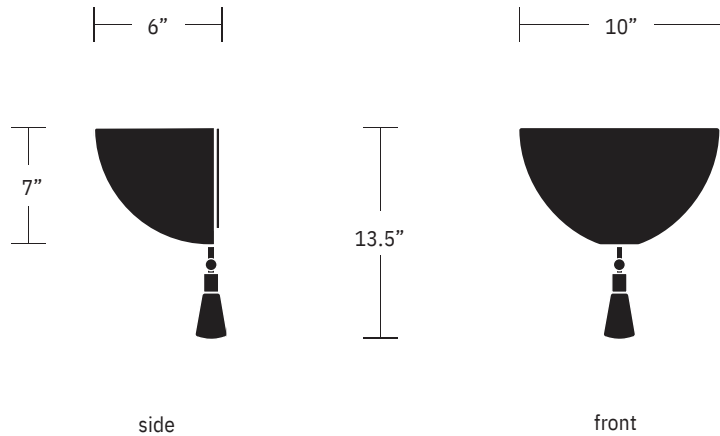

Fixture Finish Options

Hewn Brass
Lost Brass
Hand Finished Bronze
Brushed Nickel

Dimensions

Overall Height - 13.5"
Overall Depth - 6"
Shade Height - 7"
Tassel Length - 6.5"

Weight

2 lbs

Lamp

25 Watt Incandescent Max
(1) Tala Porcelain I E12/ E14 Bulb Included
2" Diameter With Porcelain Finish
3 W Dimmable LED Bulb
19 Watt Incandescent Equivalent
180 Lumens Per Bulb
2700K Color Temperature
Bulb Life 15,000 Hours
110/120V, E12
220/240V, E14
UL/CE Listed
Damp Rated