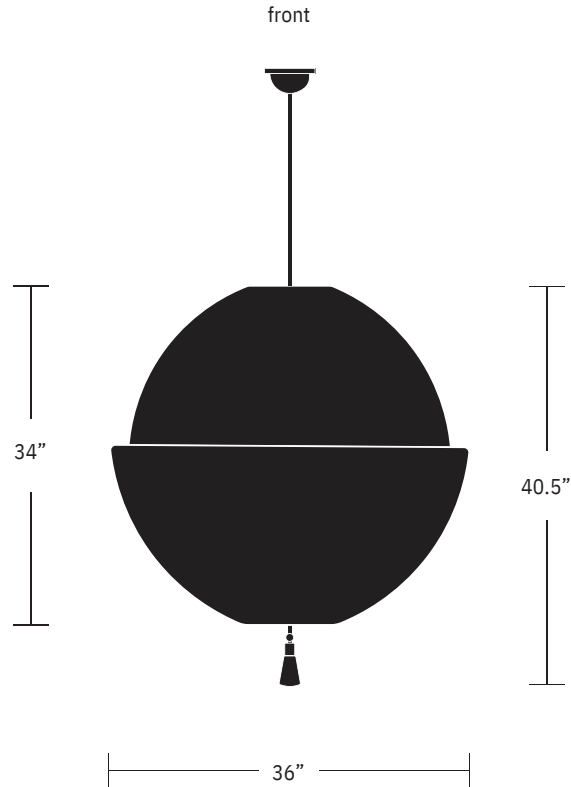

GARDE

LANTERN PENDANT LARGE

hardwired

Description

LANTERN PENDANT LARGE celebrates scale and sophistication. Each shade features two subtly inset, mirrored half-domes joined along the equator, wrapped in luminous 100% Dupioni Raw Silk that glows with warmth and depth. Custom hardware and a hand-finished tassel complete the piece, with every inch of its expansive silhouette meticulously detailed for visual impact and lasting quality.

Hardware Finish Options

Hewn Brass
Lost Brass
Hand Finished Bronze
Brushed Nickel
Cord Finish Options

Beige Cord
Black Cord
Dimensions

Overall Fixture Height - 40.5"
Fixture Diameter - 36"
Shade Height - 34"
Tassel Length - 6.5"
Cord Length - 10'

Weight

6 lbs

Lamp

40 Watt Incandescent Max
(3) Tala Porcelain II E26/E27 Bulbs Included
3" Diameter With Porcelain Finish
6W Dimmable LED Bulb
50 Watt Incandescent Equivalent
540 Lumens Per Bulb
2700K Color Temperature
Bulb Life 15,000 Hours
110/120V, E26
220/240V, E27
UL/CE Listed
Damp Rated