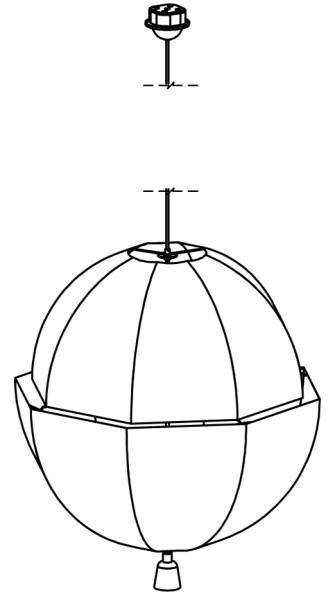

GARDE

LANTERN PENDANT LARGE

hardwired

Description

LANTERN PENDANT LARGE celebrates scale and sophistication. Each shade features two subtly inset, mirrored half-domes joined along the equator, wrapped in luminous 100% Dupioni Raw Silk that glows with warmth and depth. Custom hardware and a hand-finished tassel complete the piece, with every inch of its expansive silhouette meticulously detailed for visual impact and lasting quality.

Hardware Finish Options

Hewn Brass
Lost Brass
Hand Finished Bronze
Brushed Nickel
Cord Finish Options

Beige Cord
Black Cord
Dimensions

Overall Fixture Height - 40.5"
Fixture Diameter - 36"
Shade Height - 34"
Tassel Length - 6.5"
Cord Length - 10'

Weight

6 lbs

Lamp

40 Watt Incandescent Max
(3) Tala Porcelain II E26/E27 Bulbs Included
3" Diameter With Porcelain Finish
6W Dimmable LED Bulb
50 Watt Incandescent Equivalent
540 Lumens Per Bulb
2700K Color Temperature
Bulb Life 15,000 Hours
110/120V, E26
220/240V, E27
UL/CE Listed
Damp Rated