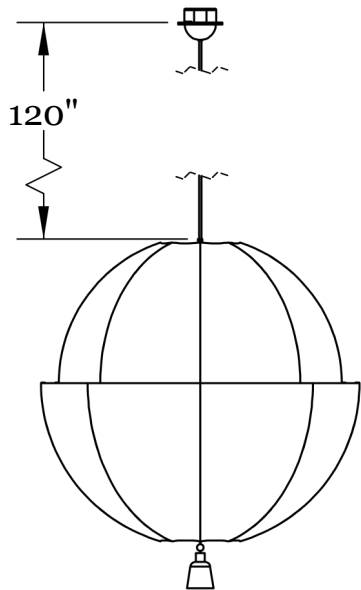

GARDE

LANTERN PENDANT LARGE

hardwired

Description

LANTERN PENDANT LARGE celebrates scale and sophistication. Each shade features two subtly inset, mirrored half-domes joined along the equator, wrapped in luminous 100% Dupioni Raw Silk that glows with warmth and depth. Custom hardware and a hand-finished tassel complete the piece, with every inch of its expansive silhouette meticulously detailed for visual impact and lasting quality.

Hardware Finish Options

Hewn Brass
Lost Brass
Hand Finished Bronze
Brushed Nickel
Cord Finish Options

Beige Cord
Black Cord
Dimensions

Overall Fixture Height - 40.5"
Fixture Diameter - 36"
Shade Height - 34"
Tassel Length - 6.5"
Cord Length - 10'

Weight

6 lbs

Lamp

40 Watt Incandescent Max
(3) Tala Porcelain II E26/E27 Bulbs Included
3" Diameter With Porcelain Finish
6W Dimmable LED Bulb
50 Watt Incandescent Equivalent
540 Lumens Per Bulb
2700K Color Temperature
Bulb Life 15,000 Hours
110/120V, E26
220/240V, E27
UL/CE Listed
Damp Rated