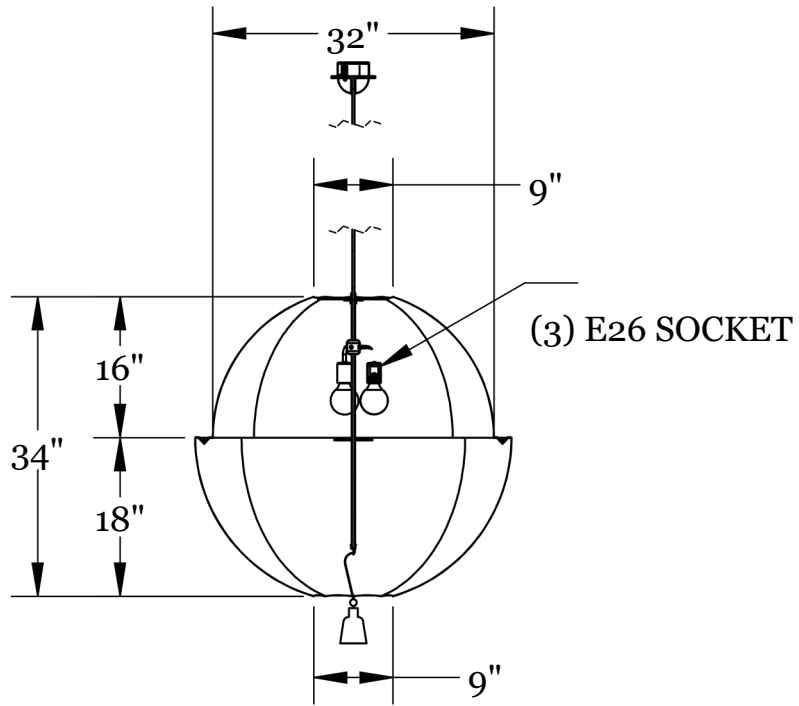

GARDE

LANTERN PENDANT LARGE

hardwired

Description

LANTERN PENDANT LARGE celebrates scale and sophistication. Each shade features two subtly inset, mirrored half-domes joined along the equator, wrapped in luminous 100% Dupioni Raw Silk that glows with warmth and depth. Custom hardware and a hand-finished tassel complete the piece, with every inch of its expansive silhouette meticulously detailed for visual impact and lasting quality.

Hardware Finish Options

Hewn Brass
Lost Brass
Hand Finished Bronze
Brushed Nickel
Cord Finish Options

Beige Cord
Black Cord
Dimensions

Overall Fixture Height - 40.5"
Fixture Diameter - 36"
Shade Height - 34"
Tassel Length - 6.5"
Cord Length - 10'

Weight

6 lbs

Lamp

40 Watt Incandescent Max
(3) Tala Porcelain II E26/E27 Bulbs Included
3" Diameter With Porcelain Finish
6W Dimmable LED Bulb
50 Watt Incandescent Equivalent
540 Lumens Per Bulb
2700K Color Temperature
Bulb Life 15,000 Hours
110/120V, E26
220/240V, E27
UL/CE Listed
Damp Rated