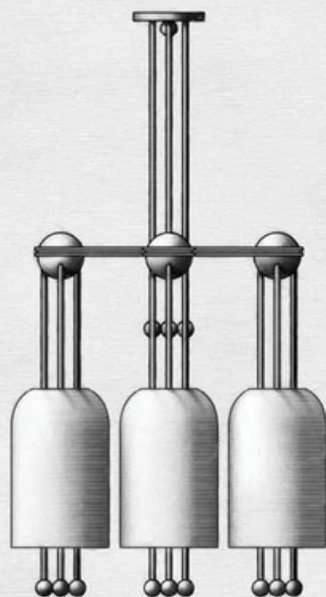

6.5 IN / 16 CM

HEIGHT TO ORDER

14.75 IN / 37 CM

33.5 IN / 85 CM

Ø 32 IN / 81 CM

Ø 9 IN / 23 CM

AGED BRASS

OIL-RUBBED BRONZE

BLACKENED BRASS

TARNISHED SILVER