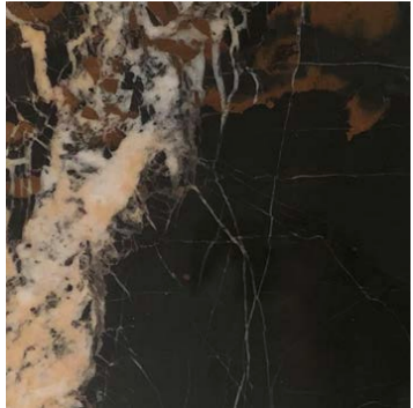

50

50

50

CH.099.005.B  
brushed oak / matt

CH.032.005.B  
brushed oak / matt

CH.071.005.B  
brushed oak / matt

CH.101.005.B  
brushed oak / matt

CH.205.005.B  
brushed oak / matt

CH.044.005.B  
brushed oak / matt

CH.107.005.B  
brushed oak / matt

CH.762.005.B  
smoked brushed oak / matt

CH.841.005.B  
brushed oak / matt

CH.177.005.B  
brushed oak / matt

CH.853.005.B  
brushed oak / matt

CH.892.005.B  
brushed oak / matt

Roman Travertine (unfilled)

Black & Gold