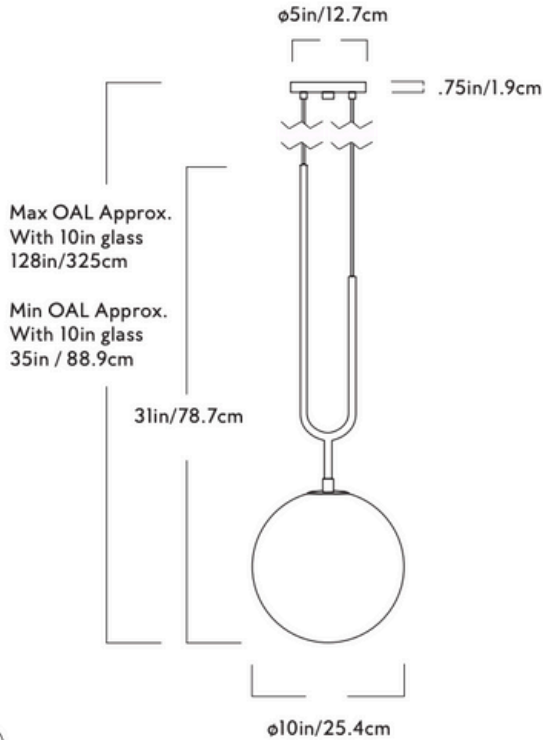

GARDE

Koko

Series
Koko

Product
Pendant 02

Dimensions
With 10" glass
L 10in/25.4cm x W 10in/25.4cm x
H 31in/78.7cm

With 8" glass
L 8in/20.3cm x W 8in/20.3cm x
H 29in/73.7cm

Weight
With 10" glass
5.8lb/2.6kg

With 8" glass
4lb/1.8kg

Pendant 02

Materials
Brass, Glass

Glass Color
Frosted opal

Finishes/Colors
Matte Black, Unlacquered Brass

Cord Colors
Black, Natural linen

Suspension
Cord 96in/244cm length included.
144in/366cm length available for
additional cost. Cord length can be
adjusted on site.

Ceiling Slope
0° - 90° mounting slope.

Certifications
UL/cUL (120V)
CE (240V)

120V Illumination

Socket: E12
Bulb: A15 Frosted
Wattage: 4.5W
Lumens: 300 Lumens est.
Color Temperature: 2700 K, 90+ CRI
Bulb Lifetime: 25,000 Hours est.
Dimming: Triac and ELV

240V Illumination

Socket: E14
Bulb: A15 Frosted
Wattage: 4.5W
Lumens: 300 Lumens est.
Color Temperature: 2700 K, 90+ CRI
Bulb Lifetime: 25,000 Hours est.
Dimming: Triac and ELV

Fixture Mounting

Designed to be mounted on standard
4in. electrical box.
Two #8-32 screws included.