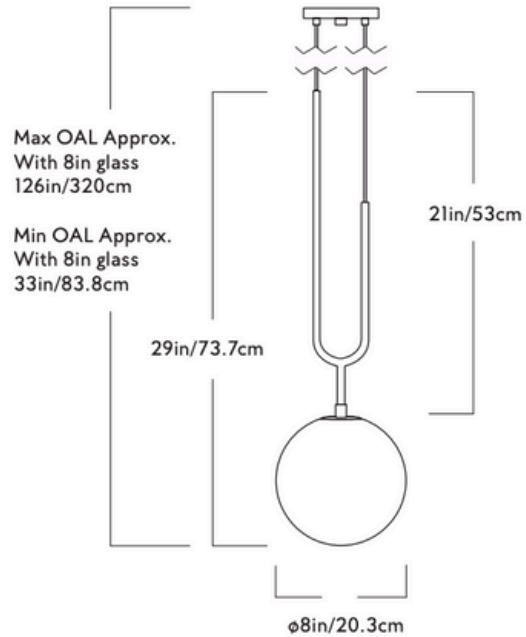

GARDE

Koko

Series
Koko

Product
Pendant 02

Dimensions
With 10" glass
L 10in/25.4cm x W 10in/25.4cm x
H 31in/78.7cm

With 8" glass
L 8in/20.3cm x W 8in/20.3cm x
H 29in/73.7cm

Weight
With 10" glass
5.8lb/2.6kg

With 8" glass
4lb/1.8kg

Pendant 02

Materials
Brass, Glass

Glass Color
Frosted opal

Finishes/Colors
Matte Black, Unlacquered Brass

Cord Colors
Black, Natural linen

Suspension
Cord 96in/244cm length included.
144in/366cm length available for
additional cost. Cord length can be
adjusted on site.

Ceiling Slope
0° - 90° mounting slope.

Certifications
UL/cUL (120V)
CE (240V)

120V Illumination

Socket: E12
Bulb: A15 Frosted
Wattage: 4.5W
Lumens: 300 Lumens est.
Color Temperature: 2700 K, 90+ CRI
Bulb Lifetime: 25,000 Hours est.
Dimming: Triac and ELV

240V Illumination

Socket: E14
Bulb: A15 Frosted
Wattage: 4.5W
Lumens: 300 Lumens est.
Color Temperature: 2700 K, 90+ CRI
Bulb Lifetime: 25,000 Hours est.
Dimming: Triac and ELV

Fixture Mounting

Designed to be mounted on standard
4in. electrical box.
Two #8-32 screws included.