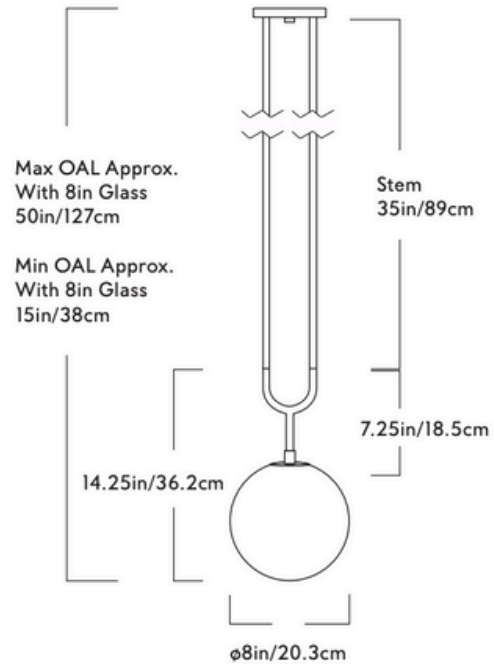

GARDE

Koko

Series

Koko

Product

Pendant 01

Dimensions

With 10" glass
L 10in/25.4cm x W 10in/25.4cm x
H 16.25in/41.3cm

With 8" glass

L 8in/20.3cm x W 8in/20.3cm x
H 15in/38cm

Weight

With 10" glass
5.8lb/2.6kg

With 8" glass
4lb/1.8kg

Pendant 01

Materials

Brass, Glass

Glass Color

Frosted opal

Finishes/Colors

Matte Black, Unlacquered Brass

Suspension

1/2-inch diameter stem in matching metal finish. 35-inch length included with lamp. 72-inch length available for additional cost. Stem length can be adjusted on site.

Lumens: 300 Lumens est.

Color Temperature: 2700 K, 90+ CRI

Bulb Lifetime: 25,000 Hours est.

Dimming: Triac and ELV

Fixture Mounting

Designed to be mounted on standard

4in. electrical box.

Two #8-32 screws included.