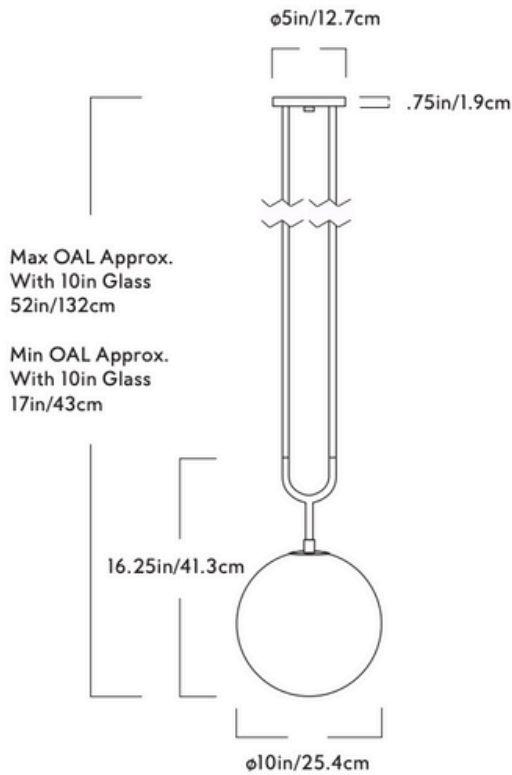

GARDE

Koko

Series

Koko

Product

Pendant 01

Dimensions

With 10" glass
L 10in/25.4cm x W 10in/25.4cm x
H 16.25in/41.3cm

With 8" glass

L 8in/20.3cm x W 8in/20.3cm x
H 15in/38cm

Weight

With 10" glass
5.8lb/2.6kg

With 8" glass
4lb/1.8kg

Pendant 01

Materials

Brass, Glass

Glass Color

Frosted opal

Finishes/Colors

Matte Black, Unlacquered Brass

Suspension

1/2-inch diameter stem in matching metal finish. 35-inch length included with lamp. 72-inch length available for additional cost. Stem length can be adjusted on site.

Lumens: 300 Lumens est.

Color Temperature: 2700 K, 90+ CRI

Bulb Lifetime: 25,000 Hours est.

Dimming: Triac and ELV

Fixture Mounting

Designed to be mounted on standard

4in. electrical box.

Two #8-32 screws included.