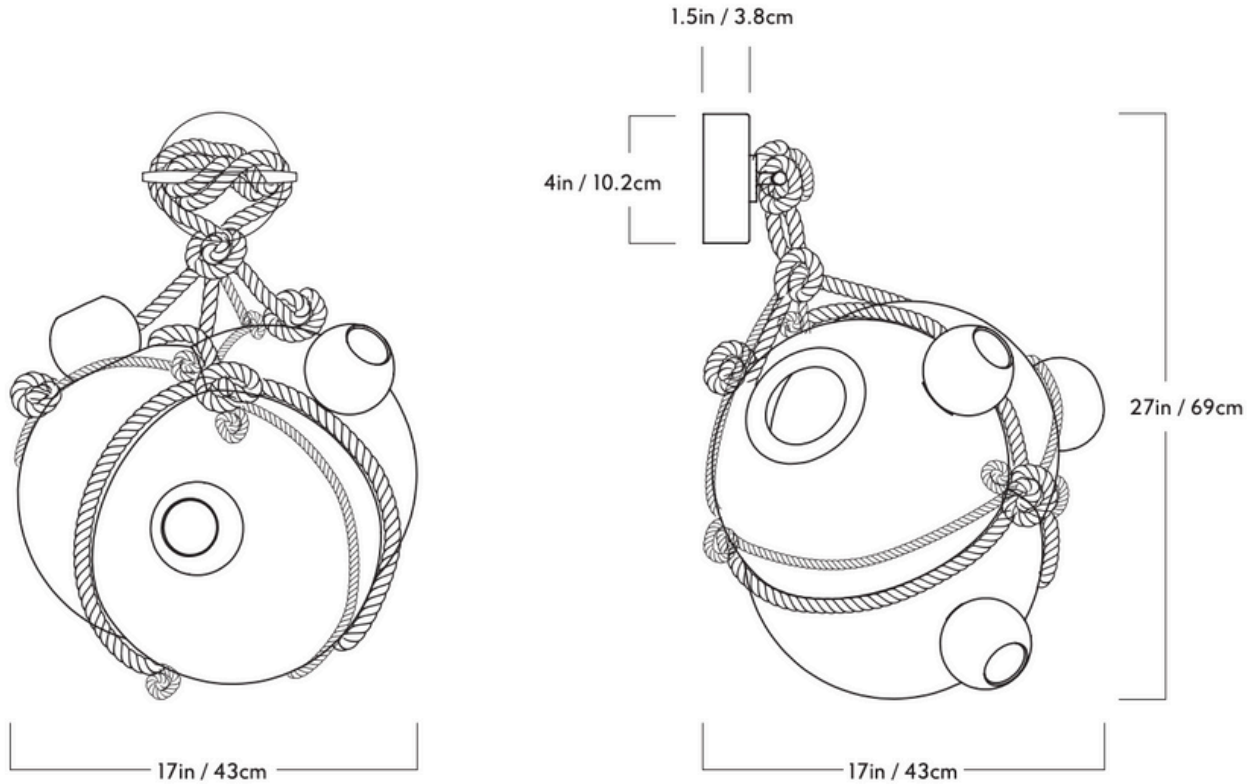

GARDE

Knotty Bubbles

Series
Knotty Bubbles

Product
Sconce - Large

Dimensions
Appx. Dia 17in / 43cm x H 27in / 69cm

Weight
20lb / 9kg

Sconce - Large

Materials
Glass, Rope, Marine Hardware

Glass Colors
Clear, Opal

Rope Colors
Khaki, Neutral

Backplate
4-inch round backplate in antique brass finish

Certifications
UL, cUL (120V) CE, CB (240V)

R&H LED Bulb (120V/240V)
Clear Glass
Socket: E12/E14
Bulb: 2 x 4.5 Watt A15 Clear/Frosted
Total Wattage: 9 Watts
Lumens: 810 Lumens est.
Color Temperature: 2700K, CRI: 90+
Bulb Lifetime: 25,000 Hours est.
Dimming: ELV or Triac

Opal Glass
Socket: E12/E14
Bulb: 2 x 4.5 Watt A15 Clear/Frosted
Total Wattage: 9 Watts
Lumens: 608 Lumens est.
Color Temperature: 2700K, CRI: 90+
Bulb Lifetime: 25,000 Hours est.
Dimming: ELV or Triac