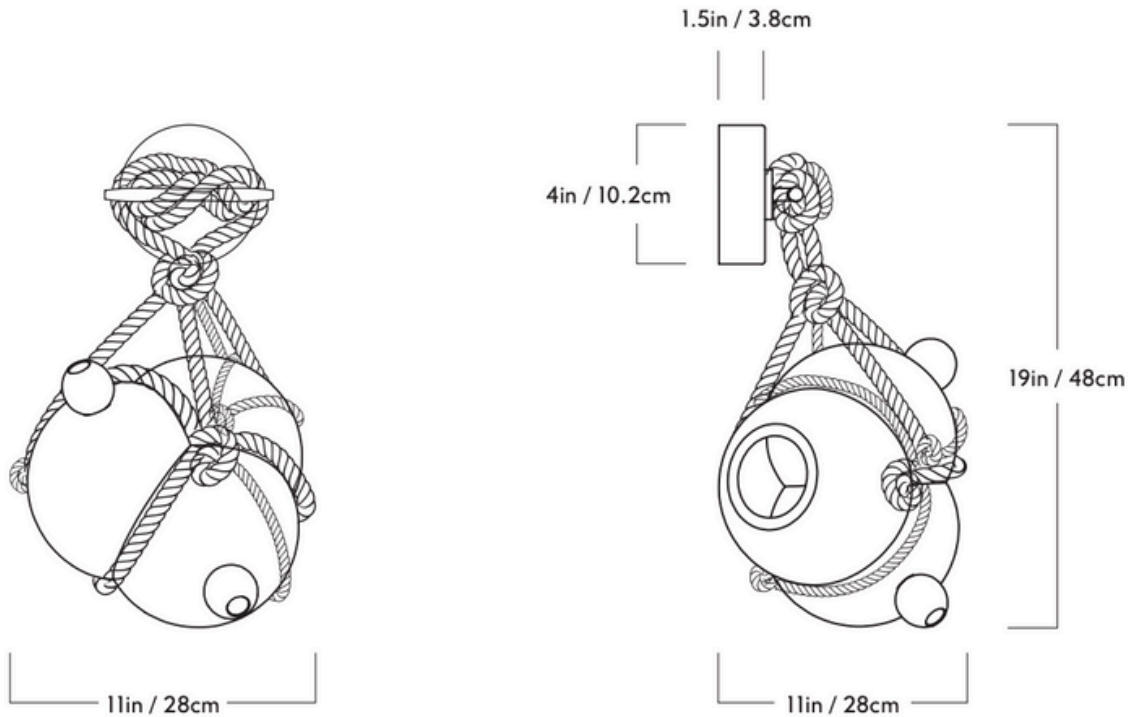

GARDE

Knotty Bubbles

Series
Knotty Bubbles

Product
Sconce - Small

Dimensions
Appx. Dia 11in / 28cm x H 19in / 48cm

Weight
20lb / 9kg

Sconce - Small

Materials
Glass, Rope, Marine Hardware

Glass Colors
Clear, Opal

Rope Colors
Khaki, Neutral

Backplate
4-inch round backplate in antique brass finish

Certifications
UL, cUL (120V) CE, CB (240V)

R&H LED Bulb (120V/240V)
Clear Glass
Socket: E12/E14
Bulb: A15 Clear/Frosted
Total Wattage: 4.5 Watts
Lumens: 405 Lumens est.
Color Temperature: 2700K, CRI: 90+
Bulb Lifetime: 25,000 Hours est.
Dimming: ELV or Triac

Opal Glass
Socket: E12/E14
Bulb: A15 Clear/Frosted
Total Wattage: 4.5 Watts
Lumens: 304 Lumens est.
Color Temperature: 2700K, CRI: 90+
Bulb Lifetime: 25,000 Hours est.
Dimming: ELV or Triac