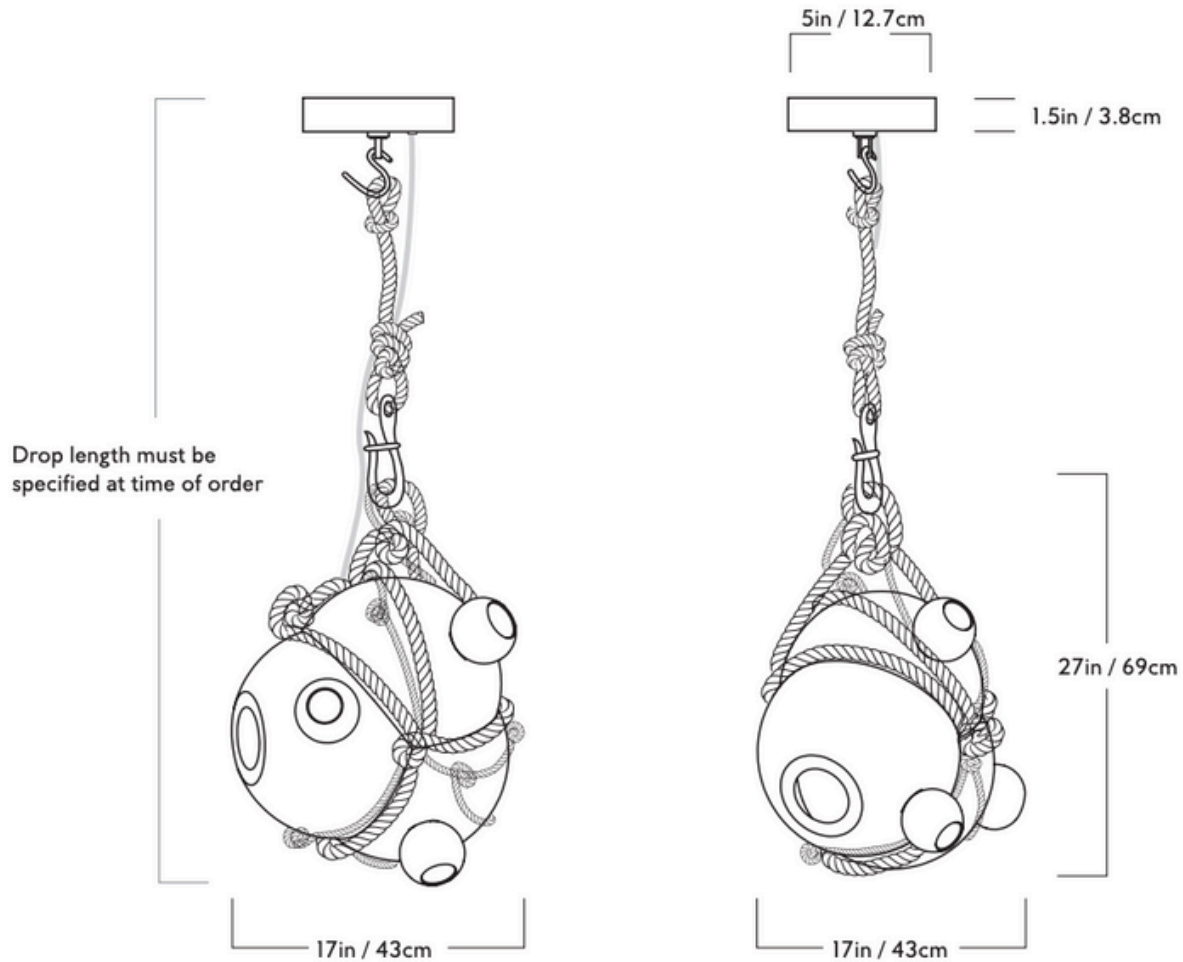

GARDE

Knotty Bubbles

Series
Knotty Bubbles

Product
Pendant - Large

Dimensions
Appx. Dia 17in / 43cm x H 27in / 69cm

Weight
20lb / 9kg

Pendant - Large

Materials
Glass, Rope, Marine Hardware

Glass Colors
Clear, Opal

Rope Colors
Khaki, Neutral

Suspension
Rope and marine hardware; Drop length must be specified at time of order

Canopy
5-inch round canopy in antique brass finish

Certifications
UL, cUL (120V) CE, CB (240V)

R&H LED Bulb (120V/240V)

Clear Glass
Socket: E12/E14
Bulb: 2 x 4.5 Watt A15 Clear/Frosted
Total Wattage: 9 Watts
Lumens: 810 Lumens est.
Color Temperature: 2700K, CRI: 90+
Bulb Lifetime: 25,000 Hours est.
Dimming: ELV or Triac

Opal Glass
Socket: E12/E14
Bulb: 2 x 4.5 Watt A15 Clear/Frosted
Total Wattage: 9 Watts
Lumens: 608 Lumens est.
Color Temperature: 2700K, CRI: 90+
Bulb Lifetime: 25,000 Hours est.
Dimming: ELV or Triac