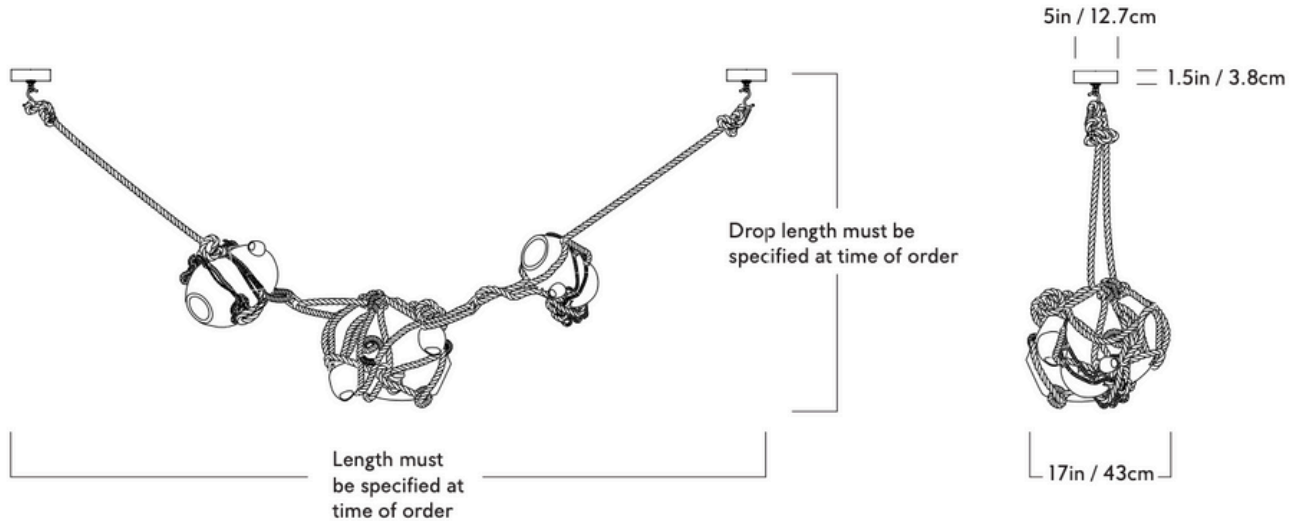

GARDE

Knotty Bubbles

Series
Knotty Bubbles

Product
Chain - 1 Lg 2 Sm Bubbles

Dimensions
Appx. L specified at time of order x
W 17in / 43cm x H specified at time
of order

Weight
40lb / 18kg

Chain - 1 Lg 2 Sm Bubbles

Materials
Glass, Rope, Marine Hardware

Glass Colors
Clear, Opal

Rope Colors
Khaki, Neutral

Suspension
Rope and marine hardware; length and
drop length must be specified at time
of order

Canopy
(x2) 5-inch round canopies in antique
brass finish

Certifications
UL, cUL (120V) CE, CB (240V)

R&H LED Bulb (120V/240V)
Clear Glass
Socket: E12/E14
Bulb: 4 x 4.5 Watt A15 Clear/Frosted
Total Wattage: 18 Watts
Lumens: 1620 Lumens est.
Color Temperature: 2700K, CRI: 90+
Bulb Lifetime: 25,000 Hours est.
Dimming: ELV or Triac

Opal Glass
Socket: E12/E14
Bulb: 4 x 4.5 Watt A15 Clear/Frosted
Total Wattage: 18 Watts
Lumens: 1216 Lumens est.
Color Temperature: 2700K, CRI: 90+
Bulb Lifetime: 25,000 Hours est.
Dimming: ELV or Triac