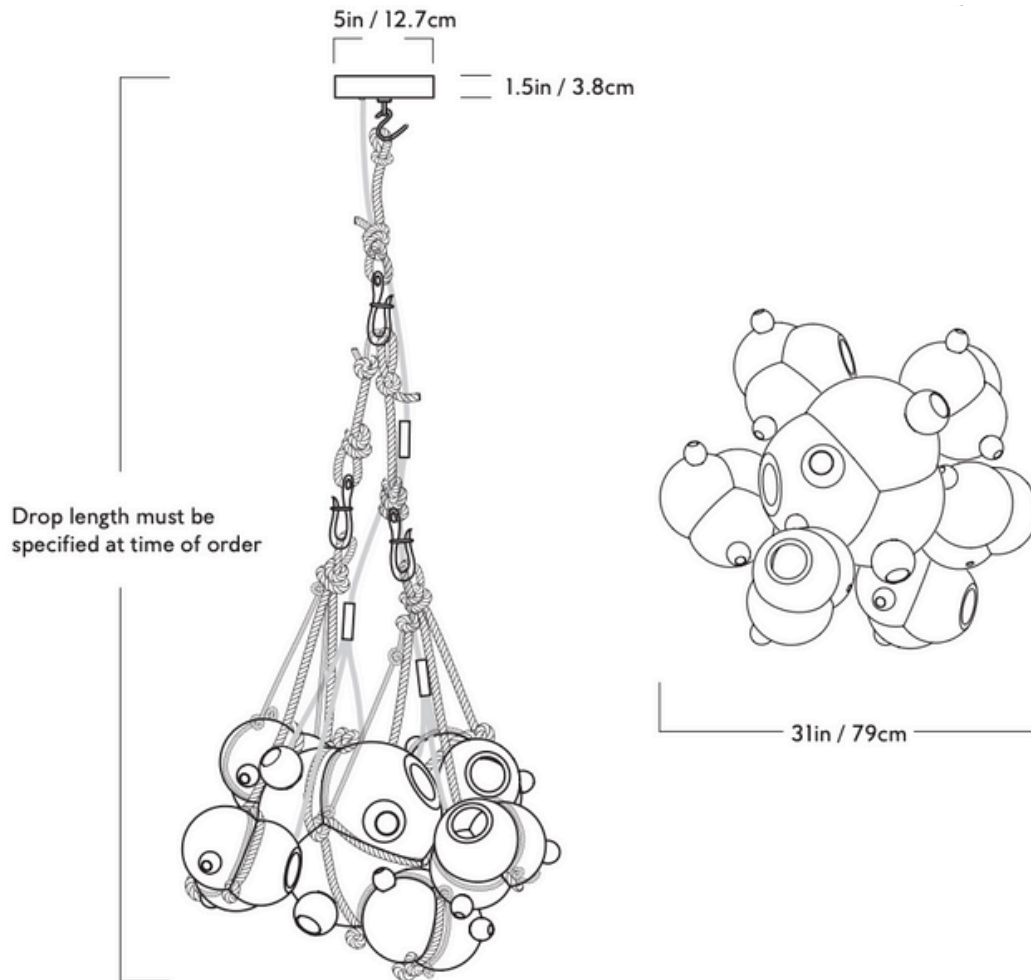

## Knotty Bubbles

Series  
Knotty Bubbles

Product  
Chandelier - 1 Lg 6 Sm Bubbles,

Dimensions  
Appx. Dia 31in / 79cm x H Custom

Weight  
50lb / 22.7kg

## Chandelier - 1 Lg 6 Sm Bubbles

Materials  
Glass, Rope, Marine Hardware

Glass Colors  
Clear, Opal

Rope Colors  
Khaki, Neutral

Suspension  
Rope and marine hardware; Drop length must be specified at time of order (58-inch minimum)

Canopy  
5-inch round canopy in antique brass finish

Certifications  
UL, cUL (120V) CE, CB (240V)

R&H LED Bulb (120V/240V)  
Clear Glass  
Socket: E12/E14  
Bulb: 8 x 4.5 Watt A15 Clear/Frosted  
Total Wattage: 36 Watts  
Lumens: 3240 Lumens est.  
Color Temperature: 2700K, CRI: 90+  
Bulb Lifetime: 25,000 Hours est.  
Dimming: ELV or Triac

Opal Glass  
Socket: E12/E14  
Bulb: 8 x 4.5 Watt A15 Clear/Frosted  
Total Wattage: 36 Watts  
Lumens: 2432 Lumens est.  
Color Temperature: 2700K, CRI: 90+  
Bulb Lifetime: 25,000 Hours est.  
Dimming: ELV or Triac