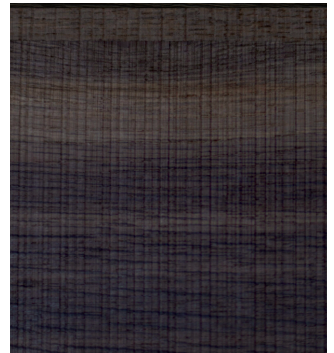

KANA OBJECTS FINISH OPTIONS

NATURAL OAK

SMOKED OAK

VENICE OAK

SWAMP OAK

SWAMP OAK LIGHT

SMOKED OAK BANDSOW