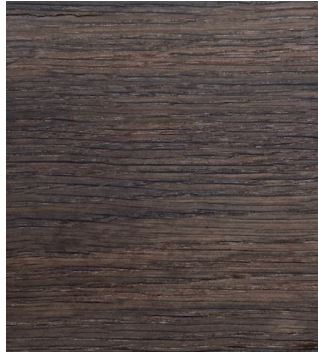

KANA OBJECTS FINISH OPTIONS

NATURAL OAK

SMOKED OAK

VENICE OAK

SWAMP OAK

SWAMP OAK LIGHT

SMOKED OAK BANDSOW