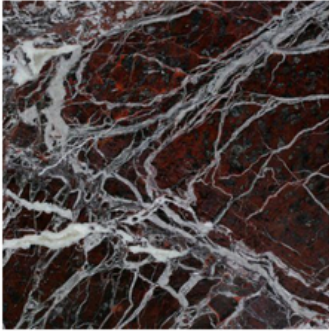

50

55

Rosso Levanto

St Laurent

Beige roman travertine unfilled