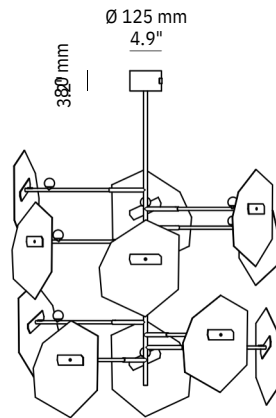

minimum suspension  
1400 mm  
55.1"

1060 mm  
41.7"

**Material**  
Brass. Diffuser Brass or Fibreglass

**Finishes**  
Brushed, Aged, Bronzed or Plated

**Lamp Shell**  
ø 40 mm Frosted Glass

**Weight**  
12 kg (Brass and Fibreglass), 30 kg (Brass)

US / Canada  
Lamp: 11x 12V LED PCB \*  
Lamp Specs: 2700K, 3W, 350 lm  
Driver: 12V driver supplied  
Dimming: ELV, DALI and 0/1-10V options

Junction Box Compatibility  
Suits 3.5" or 4" Octagonal Box \*