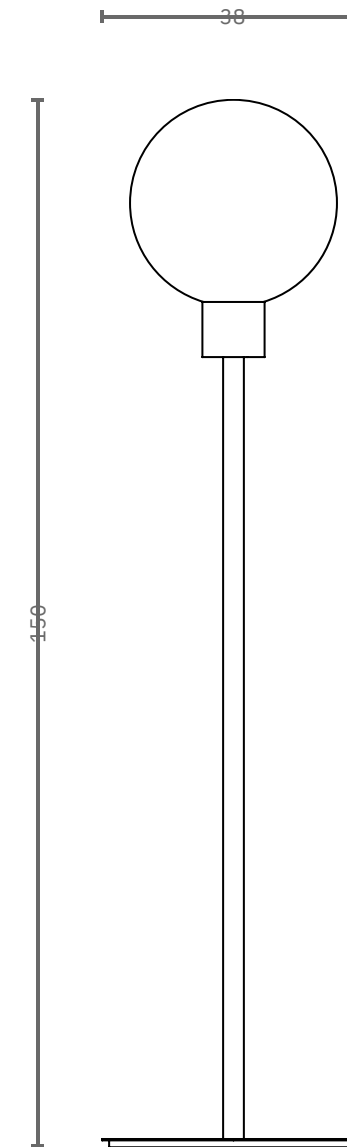

Illogica Allegria

FLOOR LAMP

GARDE

_DIMENSIONS

LOW_ Ø38xH150 cm (Ø15xH59 in)
HIGH_ Ø38xH170 cm (Ø15xH67 in)

_WEIGHT

Approx. 15 Kg (33 Lbs)

_LIGHT

CE E27 LED BLUB 3W 2200K incl.
UL E26 LED BLUB 3W 2200K incl.

_POWER SUPPLY

CE 240V - UL 120V

_CABLE

1,5M INLINE FOOT PEDAL PUSH BUTTON

_MATERIALS

UNTREATED SOLID BRASS STRUCTURE
FADING WHITE MURANO GLASS BOULE

LOW

HIGH