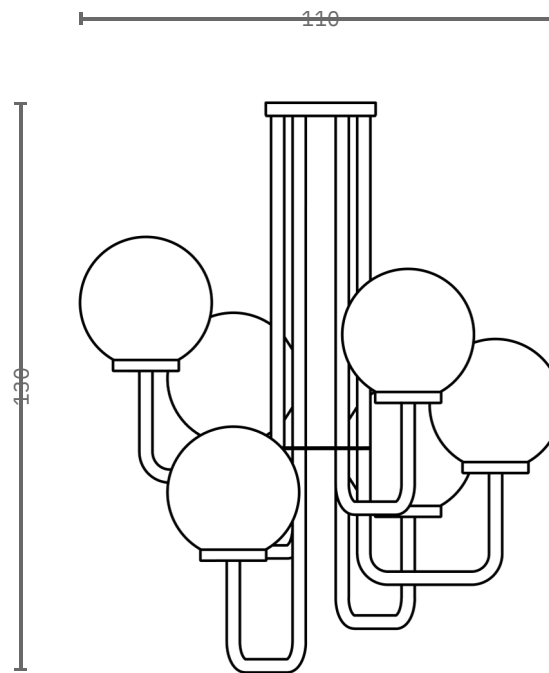

Illogica Allegria

CHANDELIER

GARDE

_DIMENSIONS

LOW_ Ø110xH130 cm (Ø43,3xH51,2 in)

HIGH_ Ø110xH160 cm (Ø43,3xH63 in)

_WEIGHT

Approx. 30 Kg (66 Lbs)

_LIGHT

CE 6xE27 LED BLUB 3W 2200K incl.

UL 6xE26 LED BLUB 3W 2200K incl.

_POWER SUPPLY

CE 240V - UL 120V

_MATERIALS

UNTREATED SOLID BRASS STRUCTURE

FADING WHITE MURANO GLASS SHADES

LOW

HIGH