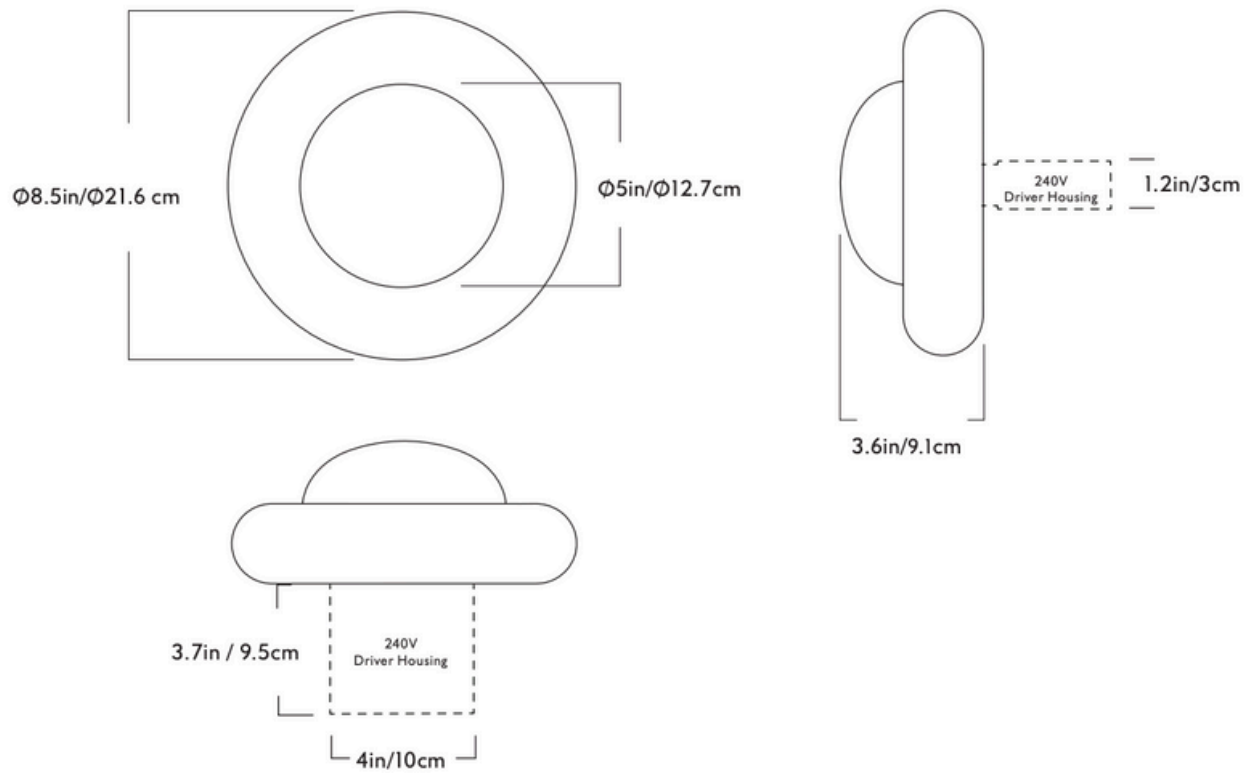

GARDE

Roll & Hill

Sconce 01 - Wood

Series
Humboldt

Product
Sconce 01 - Wood

Dimensions
Ø8.5in/Ø21.6 cm x D 3.6in/9.1cm

Weight
3.9lb/1.8kg

Materials
Brass, Glass, Wood

Finishes/Colors
White oak

Glass Color
Opal

Driver location
H 1in x W 1.6in x L 3.3in
120V: Driver to be installed in the wall J-box.
240V: Driver to be installed in the provided enclosure.

Certifications
ADA compliant
UL/cUL (120V)
CE (240V)

120/277V Illumination

Integrated LED
Wattage: 8W
Lumens: 400 Lumens est.
Color Temperature: 2700K, 90+ CRI
LED Lifetime: 50,000 Hours est.
Dimming: 120V - TRIAC, ELV, 0-10V
277V - 0-10V only

240V Illumination

Integrated LED
Wattage: 8W
Lumens: 400 Lumens est
Color Temperature: 2700K, 90+ CRI
LED Lifetime: 50,000 Hours est.
Dimming: 0-10V
(DALI dimming available upon request)

Fixture Mounting

Designed to be mounted on standard 4in. Electrical Box.
Two #8-32 screws included.
Additional mounting hardware provided for 240V versions.