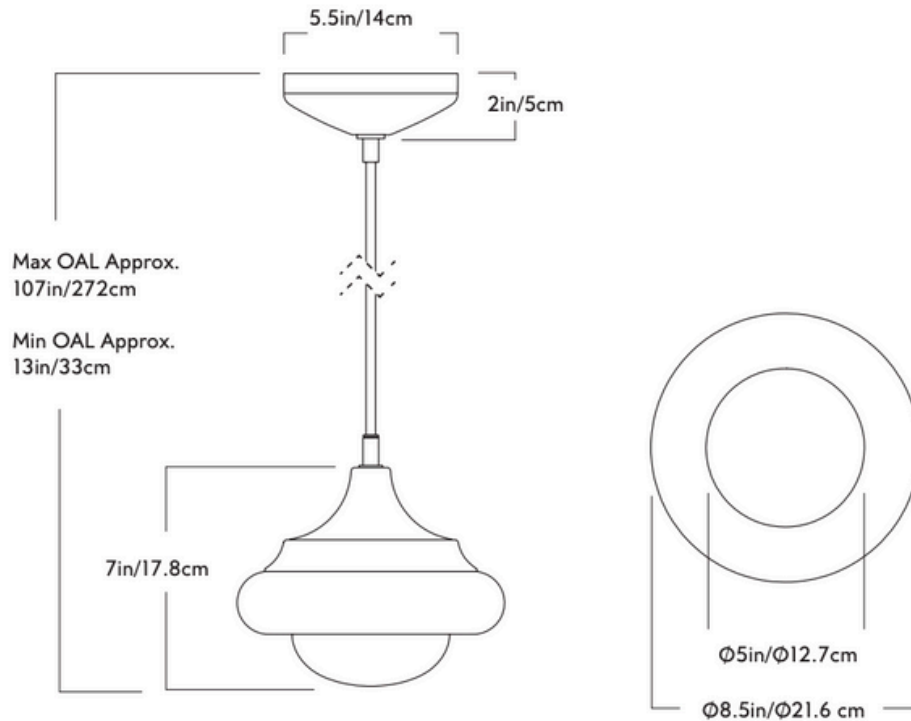

GARDE

Roll & Hill

Pendant 02

Series

Humboldt

Product

Pendant 02

Dimensions

Ø8.5in/Ø21.6 cm x H 7in/17.8cm

Weight

5.4lb/2.5kg

Materials

Brass, Ceramic, Glass

Finishes/Colors

Royal Green, Cayenne, Cinnamon,
Alabaster, Harbor Blue

Glass Color

Opal

Cord Color

Latte

Suspension

144in/366cm cord length included.
Cord length can be adjusted on site.
Custom length available
for additional cost.

Canopy

5.5-inch round in Unlacquered Brass,
or Matte Ivory

Ceiling Slope

0° - 45° mounting slope. Up to 90°
variable hang-straight available upon
request.

Certifications

UL, cUL (120V)
CE (240V)

120/277V Illumination

Integrated LED

Wattage: 8W

Lumens: 400 Lumens est.