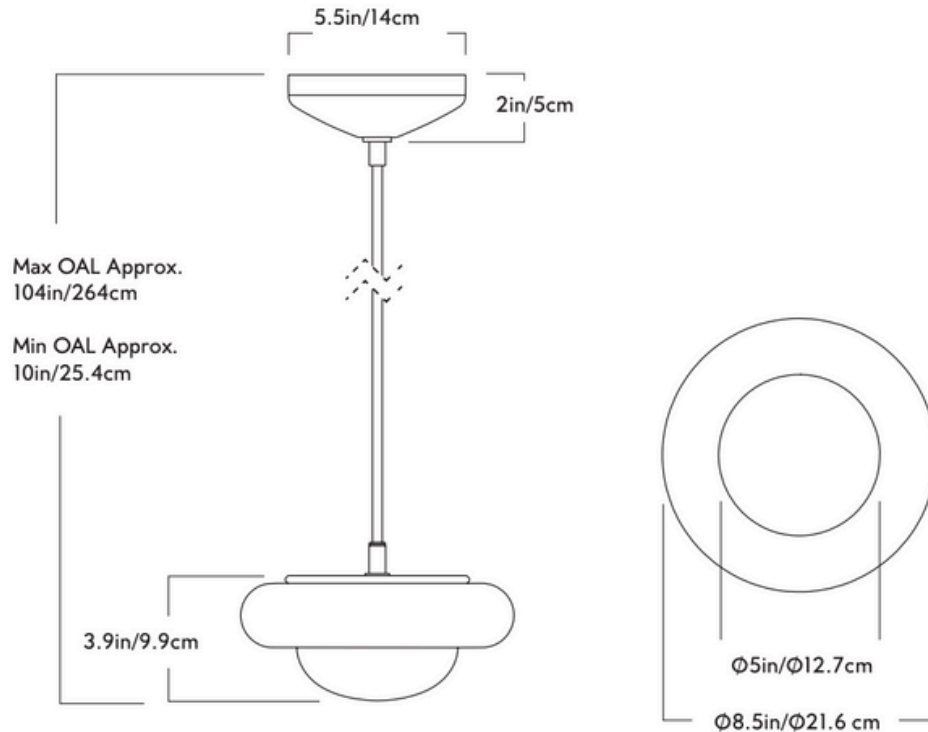

GARDE

Roll & Hill

Pendant 01 - Wood

Series

Humboldt

Product

Pendant 01 - Wood

Dimensions

Ø8.5in/Ø21.6 cm x H 3.9in/9.9cm

Weight

4.8lb/2.2kg

Materials

Brass, Glass, Wood

Finishes/Colors

White Oak

Glass Color

Opal

Cord Color

Latte

Suspension

144in/366cm cord length included.
Cord length can be adjusted on site.
Custom length available
for additional cost.

Canopy

5.5-inch round in White Oak

Ceiling Slope

Driver located in canopy

Fixture Mounting

Designed to be mounted on standard
4in. Electrical Box.
Two #8-32 screws included.
Additional mounting hardware provided
for 240V versions.