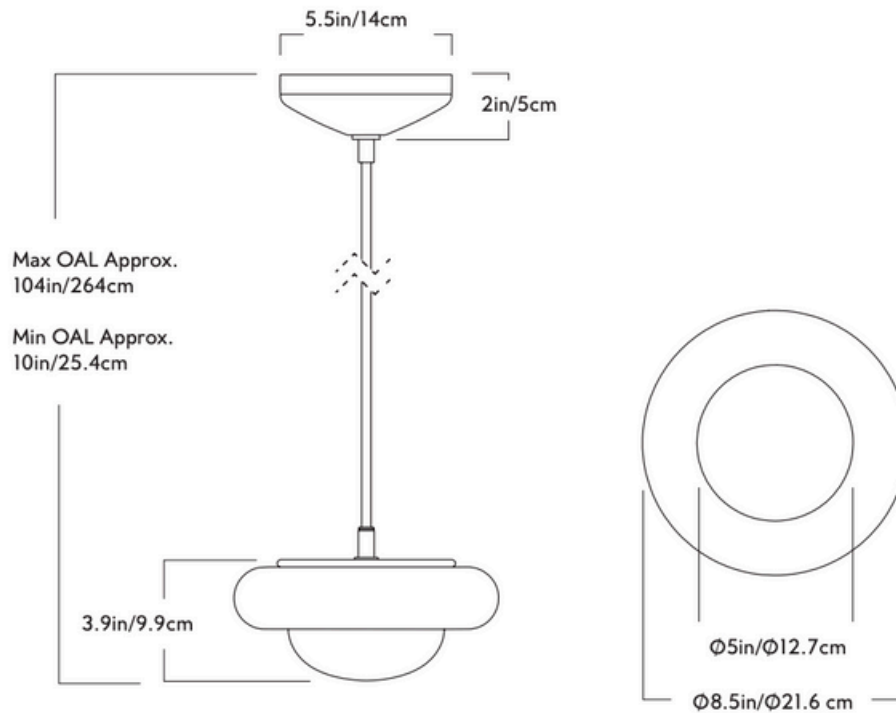

GARDE

Roll & Hill

Series

Humboldt

Product

Pendant 01

Dimensions

Ø8.5in/Ø21.6 cm x H 3.9in/9.9cm

Weight

5lb/2.3kg

Materials

Brass, Ceramic, Glass

Pendant 01

Finishes/Colors

Royal Green, Cayenne, Cinnamon, Alabaster, Harbor Blue

Glass Color

Opal

Cord Color

Latte

Suspension

144in/366cm cord length included. Cord length can be adjusted on site. Custom length available for additional cost.

Canopy

5.5-inch round in Unlacquered Brass, or Matte Ivory

Two #8-32 screws included.

Additional mounting hardware provided for 240V versions.